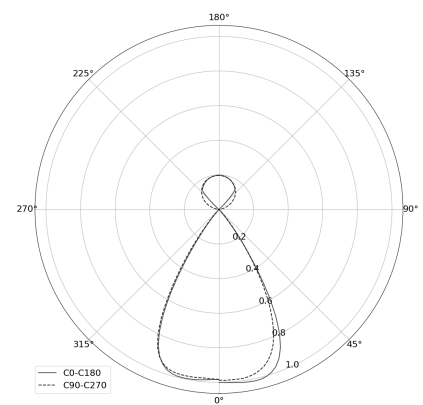

KAMERTON S Louver

CODE 5.3201.0411.167W.40

LED | 3000 K | >90 | SDCM ≤3 | 50,000 h L80 B10 | IP20 | ON/OFF | 220-240V 50-60Hz |  |  |

TECHNICAL DATA

Power: 37,6+23,5 W CC HO (High output)
Flux: 7372 lm
CCT: 3000 K
CRI: >90
SDCM: ≤3
Durability of LED sources: 50.000 h, L80 B10
Diffuser / Optic: Wide beam (UGR<19)

Mounting type: Suspended, direct/indirect (SDI)
Power supply: 220-240V, 50-60Hz
Control: ON/OFF
Protection Class: I
IP: IP20
Material: Extruded aluminium profile
Finishing: powder coated: white (RAL9016)

TECHNICAL DRAWING

Dimensions: 2197x44 mm

PHOTOMETRIC DATA

ACCESSORIES (ORDERED SEPARATELY)

OTHER