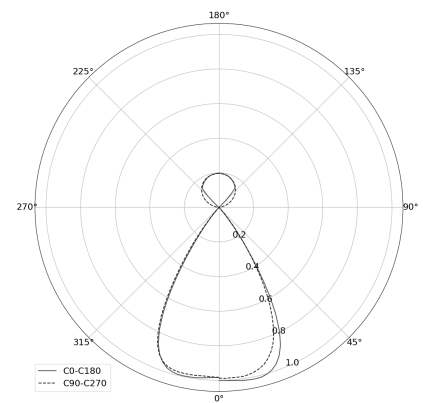

KAMERTON S Louver

CODE: 5.3201.04I1.167W.A0

LED | 3000 K | >90 | SDCM ≤3 | 50,000 h L80 B10 | IP20 | ON/OFF | 220-240V 50-60Hz |  | 

TECHNICAL DATA

Power: 37,6+23,5 W CC HO (High output)
Flux: 7372 lm
CCT: 3000 K
CRI: >90
SDCM: ≤3
Durability of LED sources: 50.000 h, L80 B10
Diffuser / Optic: Wide beam (UGR<19)

Mounting type: Suspended, direct/indirect (SDI)
Power supply: 220-240V, 50-60Hz
Control: ON/OFF
Protection Class: I
IP: IP20
Material: Extruded aluminium profile
Finishing: powder coated: sage

TECHNICAL DRAWING

Dimensions: 2197x44 mm

PHOTOMETRIC DATA

ACCESSORIES (ORDERED SEPARATELY)

OTHER