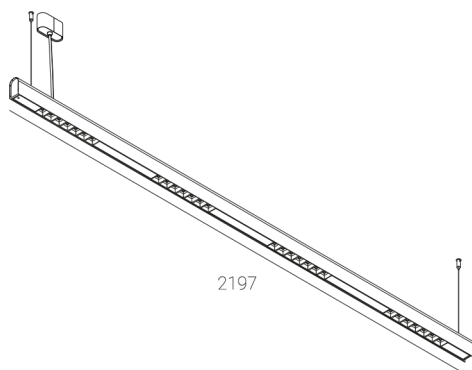

## KAMERTON S Louver

CODE: 5.3201.04I1.167W.B0

LED | 3000 K | >90 | SDCM ≤3 | 50,000 h  
L80 B10 | IP20 | ON/OFF | 220-240V  
50-60Hz |  |  |

### TECHNICAL DATA

Power: 37,6+23,5 W CC HO (High output)  
Flux: 7372 lm  
CCT: 3000 K  
CRI: >90  
SDCM: ≤3  
Durability of LED sources: 50.000 h, L80 B10  
Diffuser / Optic: Wide beam (UGR<19)

Mounting type: Suspended, direct/indirect (SDI)  
Power supply: 220-240V, 50-60Hz  
Control: ON/OFF  
Protection Class: I  
IP: IP20  
Material: Extruded aluminium profile  
Finishing: powder coated: black dust

### TECHNICAL DRAWING

Dimensions: 2197x44 mm