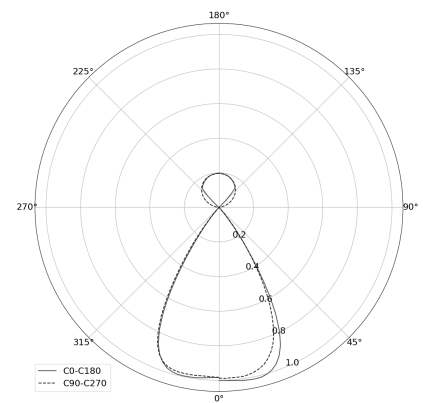

KAMERTON S Louver

CODE: 5.3201.04I1.167W.V0

LED | 3000 K | >90 | SDCM ≤3 | 50.000 h L80 B10 | IP20 | ON/OFF | 220-240V 50-60Hz |  |  |

TECHNICAL DATA

Power: 37,6+23,5 W CC HO (High output)
Flux: 7372 lm
CCT: 3000 K
CRI: >90
SDCM: ≤3
Durability of LED sources: 50.000 h, L80 B10
Diffuser / Optic: Wide beam (UGR<19)

Mounting type: Suspended, direct/indirect (SDI)
Power supply: 220-240V, 50-60Hz
Control: ON/OFF
Protection Class: I
IP: IP20
Material: Extruded aluminium profile
Finishing: powder coated: volcano

TECHNICAL DRAWING

Dimensions: 2197x44 mm

PHOTOMETRIC DATA

ACCESSORIES (ORDERED SEPARATELY)

OTHER