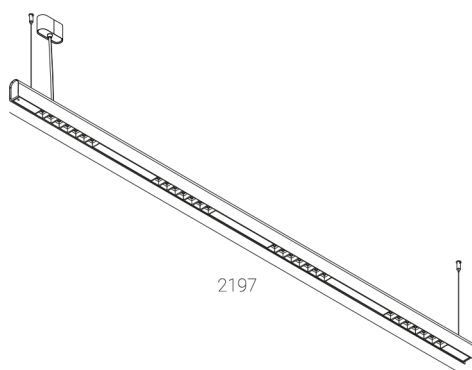

KAMERTON S Louver

CODE: 5.3201.04I1.177W.00

LED | 4000 K | >90 | SDCM ≤3 | 50,000 h L80 B10 | IP20 | ON/OFF | 220-240V 50-60Hz |  | 

TECHNICAL DATA

Power: 37,6+23,5 W CC HO (High output)
Flux: 7886 lm
CCT: 4000 K
CRI: >90
SDCM: ≤3
Durability of LED sources: 50.000 h, L80 B10
Diffuser / Optic: Wide beam (UGR<19)

Mounting type: Suspended, direct/indirect (SDI)
Power supply: 220-240V, 50-60Hz
Control: ON/OFF
Protection Class: I
IP: IP20
Material: Extruded aluminium profile
Finishing: powder coated: ochra

TECHNICAL DRAWING

Dimensions: 2197x44 mm

PHOTOMETRIC DATA

ACCESSORIES (ORDERED SEPARATELY)

OTHER