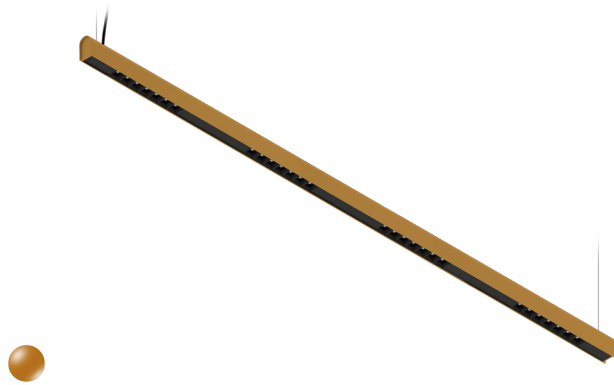

KAMERTON S Louver

CODE: 5.3201.04I1.177W.00

LED | 4000 K | >90 | SDCM ≤3 | 50,000 h L80 B10 | IP20 | ON/OFF | 220-240V 50-60Hz |  | 

TECHNICAL DATA

Power: 37,6+23,5 W CC HO (High output)
Flux: 7886 lm
CCT: 4000 K
CRI: >90
SDCM: ≤3
Durability of LED sources: 50.000 h, L80 B10
Diffuser / Optic: Wide beam (UGR<19)

Mounting type: Suspended, direct/indirect (SDI)
Power supply: 220-240V, 50-60Hz
Control: ON/OFF
Protection Class: I
IP: IP20
Material: Extruded aluminium profile
Finishing: powder coated: ochra

TECHNICAL DRAWING

Dimensions: 2197x44 mm

PHOTOMETRIC DATA

ACCESSORIES (ORDERED SEPARATELY)

OTHER