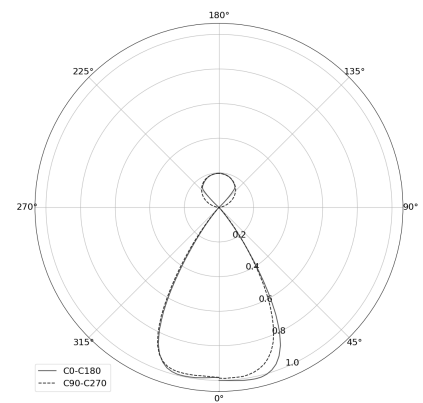

KAMERTON S Louver

CODE: 5.3201.0411.177W.W0

LED | 4000 K | >90 | SDCM ≤3 | 50,000 h
L80 B10 | IP20 | ON/OFF | 220-240V
50-60Hz |  |  |

TECHNICAL DATA

Power: 37,6+23,5 W CC HO (High output)
Flux: 7886 lm
CCT: 4000 K
CRI: >90
SDCM: ≤3
Durability of LED sources: 50.000 h, L80 B10
Diffuser / Optic: Wide beam (UGR<19)

Mounting type: Suspended, direct/indirect (SDI)
Power supply: 220-240V, 50-60Hz
Control: ON/OFF
Protection Class: I
IP: IP20
Material: Extruded aluminium profile
Finishing: powder coated: wine (RAL3005)

TECHNICAL DRAWING

Dimensions: 2197x44 mm

PHOTOMETRIC DATA

ACCESSORIES (ORDERED SEPARATELY)

OTHER