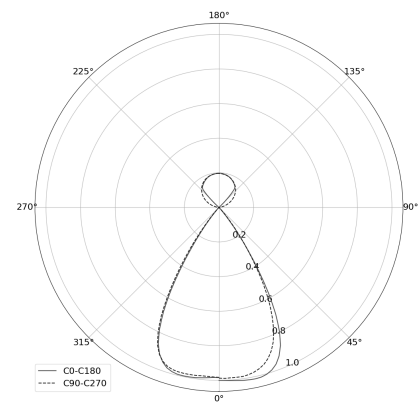

KAMERTON S Louver

CODE: 5.3201.0411.177W.W0

LED | 4000 K | >90 | SDCM ≤3 | 50,000 h L80 B10 | IP20 | ON/OFF | 220-240V 50-60Hz |  | 

TECHNICAL DATA

Power: 37,6+23,5 W CC HO (High output)
Flux: 7886 lm
CCT: 4000 K
CRI: >90
SDCM: ≤3
Durability of LED sources: 50.000 h, L80 B10
Diffuser / Optic: Wide beam (UGR<19)

Mounting type: Suspended, direct/indirect (SDI)
Power supply: 220-240V, 50-60Hz
Control: ON/OFF
Protection Class: I
IP: IP20
Material: Extruded aluminium profile
Finishing: powder coated: wine (RAL3005)

TECHNICAL DRAWING

Dimensions: 2197x44 mm

PHOTOMETRIC DATA

ACCESSORIES (ORDERED SEPARATELY)

OTHER