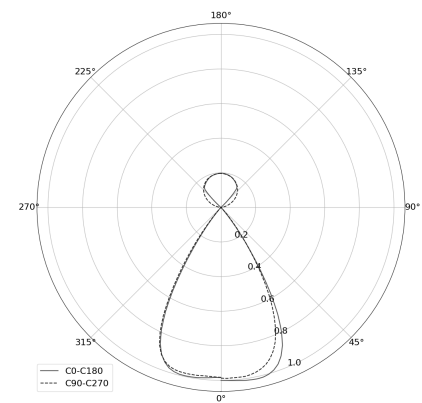

## KAMERTON S Louver

CODE: 5.3201.0411.177W.W0

LED | 4000 K | >90 | SDCM ≤3 | 50,000 h L80 B10 | IP20 | ON/OFF | 220-240V 50-60Hz |  | 

### TECHNICAL DATA

Power: 37,6+23,5 W CC HO (High output)  
Flux: 7886 lm  
CCT: 4000 K  
CRI: >90  
SDCM: ≤3  
Durability of LED sources: 50.000 h, L80 B10  
Diffuser / Optic: Wide beam (UGR<19)

Mounting type: Suspended, direct/indirect (SDI)  
Power supply: 220-240V, 50-60Hz  
Control: ON/OFF  
Protection Class: I  
IP: IP20  
Material: Extruded aluminium profile  
Finishing: powder coated: wine (RAL3005)

### TECHNICAL DRAWING

Dimensions: 2197x44 mm

### PHOTOMETRIC DATA