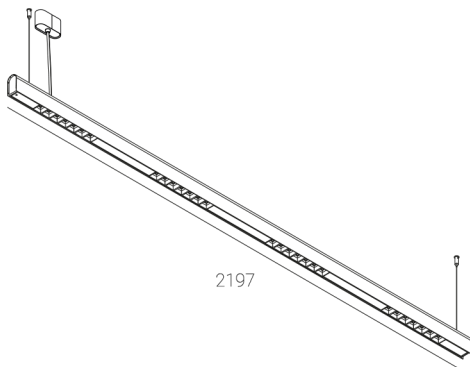

KAMERTON S Louver

CODE: 5.3201.0411.177W.W0

LED | 4000 K | >90 | SDCM ≤3 | 50,000 h
L80 B10 | IP20 | ON/OFF | 220-240V
50-60Hz |  |  |

TECHNICAL DATA

Power: 37,6+23,5 W CC HO (High output)
Flux: 7886 lm
CCT: 4000 K
CRI: >90
SDCM: ≤3
Durability of LED sources: 50.000 h, L80 B10
Diffuser / Optic: Wide beam (UGR<19)

Mounting type: Suspended, direct/indirect (SDI)
Power supply: 220-240V, 50-60Hz
Control: ON/OFF
Protection Class: I
IP: IP20
Material: Extruded aluminium profile
Finishing: powder coated: wine (RAL3005)

TECHNICAL DRAWING

Dimensions: 2197x44 mm

PHOTOMETRIC DATA

ACCESSORIES (ORDERED SEPARATELY)

OTHER