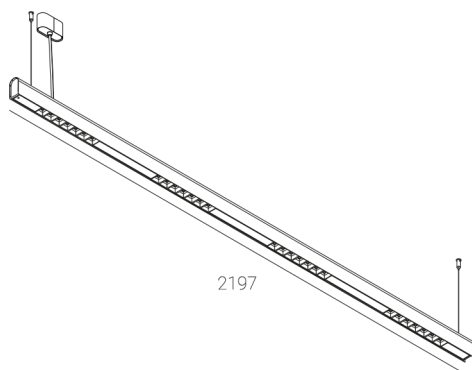

## KAMERTON S Louver

CODE: 5.3201.04I1.177W.V0

LED | 4000 K | >90 | SDCM ≤3 | 50,000 h  
L80 B10 | IP20 | ON/OFF | 220-240V  
50-60Hz |  |  |

### TECHNICAL DATA

Power: 37,6+23,5 W CC HO (High output)  
Flux: 7886 lm  
CCT: 4000 K  
CRI: >90  
SDCM: ≤3  
Durability of LED sources: 50.000 h, L80 B10  
Diffuser / Optic: Wide beam (UGR<19)

Mounting type: Suspended, direct/indirect (SDI)  
Power supply: 220-240V, 50-60Hz  
Control: ON/OFF  
Protection Class: I  
IP: IP20  
Material: Extruded aluminium profile  
Finishing: powder coated: volcano

### TECHNICAL DRAWING

Dimensions: 2197x44 mm