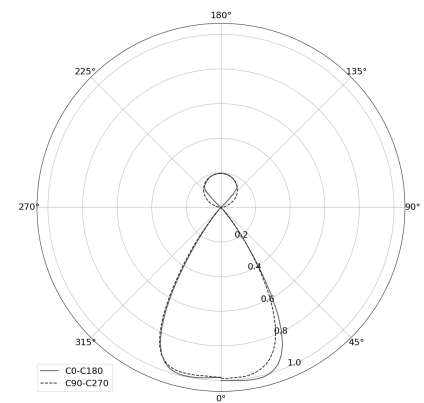

KAMERTON S Louver

CODE: 5.3201.0411.267W.F0

LED | 3000 K | >90 | SDCM ≤3 | 50.000 h L80 B10 | IP20 | DALI | 220-240V 50-60Hz |  | 

TECHNICAL DATA

Power: 37,6+23,5 W CC HO (High output)
Flux: 7372 lm
CCT: 3000 K
CRI: >90
SDCM: ≤3
Durability of LED sources: 50.000 h, L80 B10
Diffuser / Optic: Wide beam (UGR<19)

Mounting type: Suspended, direct/indirect (SDI)
Power supply: 220-240V, 50-60Hz
Control: DALI
Protection Class: I
IP: IP20
Material: Extruded aluminium profile
Finishing: powder coated: forrest (RAL6005)

TECHNICAL DRAWING

Dimensions: 2197x44 mm

PHOTOMETRIC DATA

ACCESSORIES (ORDERED SEPARATELY)

OTHER