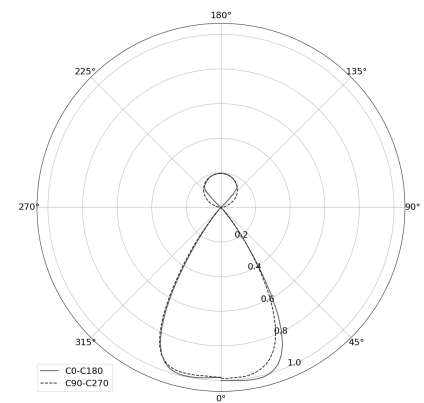

KAMERTON S Louver

CODE: 5.3201.0411.267W.W0

LED | 3000 K | >90 | SDCM ≤3 | 50,000 h L80 B10 | IP20 | DALI | 220-240V 50-60Hz |  | CE |

TECHNICAL DATA

Power: 37,6+23,5 W CC HO (High output)
Flux: 7372 lm
CCT: 3000 K
CRI: >90
SDCM: ≤3
Durability of LED sources: 50.000 h, L80 B10
Diffuser / Optic: Wide beam (UGR<19)

Mounting type: Suspended, direct/indirect (SDI)
Power supply: 220-240V, 50-60Hz
Control: DALI
Protection Class: I
IP: IP20
Material: Extruded aluminium profile
Finishing: powder coated: wine (RAL3005)

TECHNICAL DRAWING

Dimensions: 2197x44 mm

PHOTOMETRIC DATA

ACCESSORIES (ORDERED SEPARATELY)

OTHER