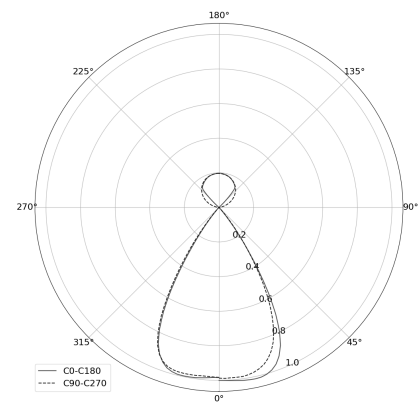

KAMERTON S Louver

CODE: 5.3201.0411.277W.00

LED | 4000 K | >90 | SDCM ≤3 | 50.000 h L80 B10 | IP20 | DALI | 220-240V 50-60Hz |  | 

TECHNICAL DATA

Power: 37,6+23,5 W CC HO (High output)
Flux: 7886 lm
CCT: 4000 K
CRI: >90
SDCM: ≤3
Durability of LED sources: 50.000 h, L80 B10
Diffuser / Optic: Wide beam (UGR<19)

Mounting type: Suspended, direct/indirect (SDI)
Power supply: 220-240V, 50-60Hz
Control: DALI
Protection Class: I
IP: IP20
Material: Extruded aluminium profile
Finishing: powder coated: ochra

TECHNICAL DRAWING

Dimensions: 2197x44 mm

PHOTOMETRIC DATA

ACCESSORIES (ORDERED SEPARATELY)

OTHER