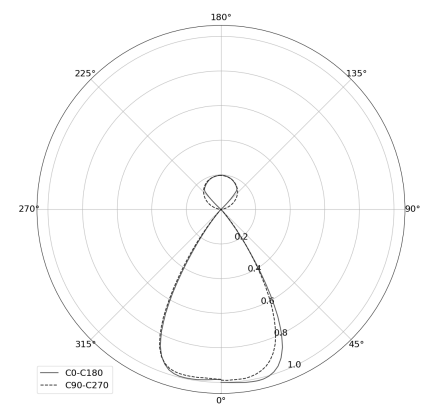

KAMERTON S Louver

CODE: 5.3201.0411.C67W.F0

LED | 3000 K | >90 | SDCM ≤3 | 50,000 h L80 B10 | IP20 | Casambi | 220-240V 50-60Hz |  | 

TECHNICAL DATA

Power: 37,6+23,5 W CC HO (High output)
Flux: 7372 lm
CCT: 3000 K
CRI: >90
SDCM: ≤3
Durability of LED sources: 50.000 h, L80 B10
Diffuser / Optic: Wide beam (UGR<19)

Mounting type: Suspended, direct/indirect (SDI)
Power supply: 220-240V, 50-60Hz
Control: Casambi
Protection Class: I
IP: IP20
Material: Extruded aluminium profile
Finishing: powder coated: forrest (RAL6005)

TECHNICAL DRAWING

Dimensions: 2197x44 mm

PHOTOMETRIC DATA

ACCESSORIES (ORDERED SEPARATELY)

OTHER