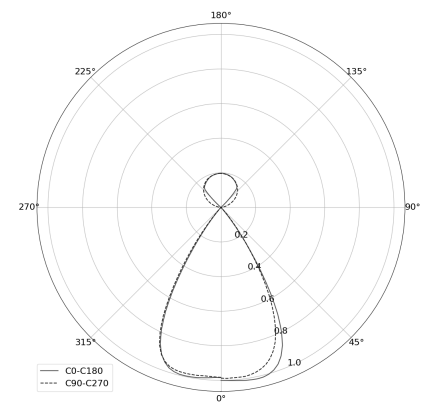

## KAMERTON S Louver

CODE: 5.3201.0411.C67W.V0

LED | 3000 K | >90 | SDCM ≤3 | 50,000 h L80 B10 | IP20 | Casambi | 220-240V 50-60Hz |  | 

### TECHNICAL DATA

Power: 37,6+23,5 W CC HO (High output)  
Flux: 7372 lm  
CCT: 3000 K  
CRI: >90  
SDCM: ≤3  
Durability of LED sources: 50.000 h, L80 B10  
Diffuser / Optic: Wide beam (UGR<19)

Mounting type: Suspended, direct/indirect (SDI)  
Power supply: 220-240V, 50-60Hz  
Control: Casambi  
Protection Class: I  
IP: IP20  
Material: Extruded aluminium profile  
Finishing: powder coated: volcano

### TECHNICAL DRAWING

Dimensions: 2197x44 mm

### PHOTOMETRIC DATA