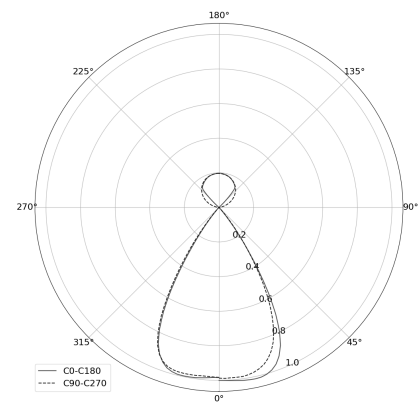

## KAMERTON S Louver

CODE: 5.3201.0411.C77W.F0

LED | 4000 K | >90 | SDCM ≤3 | 50,000 h L80 B10 | IP20 | Casambi | 220-240V 50-60Hz |  | 

### TECHNICAL DATA

Power: 37,6+23,5 W CC HO (High output)  
Flux: 7886 lm  
CCT: 4000 K  
CRI: >90  
SDCM: ≤3  
Durability of LED sources: 50.000 h, L80 B10  
Diffuser / Optic: Wide beam (UGR<19)

Mounting type: Suspended, direct/indirect (SDI)  
Power supply: 220-240V, 50-60Hz  
Control: Casambi  
Protection Class: I  
IP: IP20  
Material: Extruded aluminium profile  
Finishing: powder coated: forrest (RAL6005)

### TECHNICAL DRAWING

Dimensions: 2197x44 mm

### PHOTOMETRIC DATA