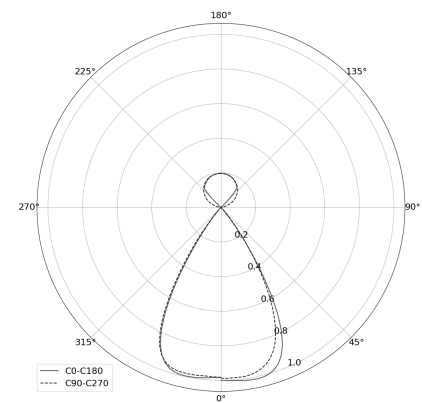

## KAMERTON S Louver

CODE: 5.3201.0411.C77W.00

LED | 4000 K | >90 | SDCM ≤3 | 50,000 h L80 B10 | IP20 | Casambi | 220-240V 50-60Hz |  | 

### TECHNICAL DATA

Power: 37,6+23,5 W CC HO (High output)  
Flux: 7886 lm  
CCT: 4000 K  
CRI: >90  
SDCM: ≤3  
Durability of LED sources: 50.000 h, L80 B10  
Diffuser / Optic: Wide beam (UGR<19)

Mounting type: Suspended, direct/indirect (SDI)  
Power supply: 220-240V, 50-60Hz  
Control: Casambi  
Protection Class: I  
IP: IP20  
Material: Extruded aluminium profile  
Finishing: powder coated: ochra

### TECHNICAL DRAWING

Dimensions: 2197x44 mm

### PHOTOMETRIC DATA