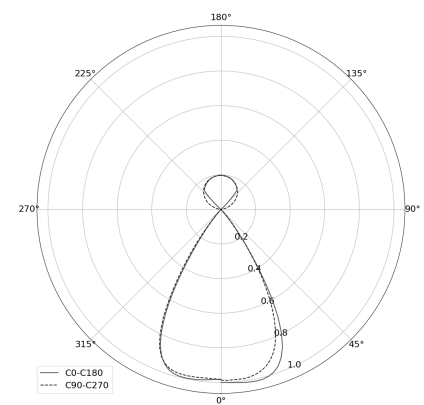

KAMERTON S Louver

CODE: 5.3201.0411.C77W.A0

LED | 4000 K | >90 | SDCM ≤3 | 50,000 h L80 B10 | IP20 | Casambi | 220-240V 50-60Hz |  | 

TECHNICAL DATA

Power: 37,6+23,5 W CC HO (High output)
Flux: 7886 lm
CCT: 4000 K
CRI: >90
SDCM: ≤3
Durability of LED sources: 50.000 h, L80 B10
Diffuser / Optic: Wide beam (UGR<19)

Mounting type: Suspended, direct/indirect (SDI)
Power supply: 220-240V, 50-60Hz
Control: Casambi
Protection Class: I
IP: IP20
Material: Extruded aluminium profile
Finishing: powder coated: sage

TECHNICAL DRAWING

Dimensions: 2197x44 mm

PHOTOMETRIC DATA

ACCESSORIES (ORDERED SEPARATELY)

OTHER