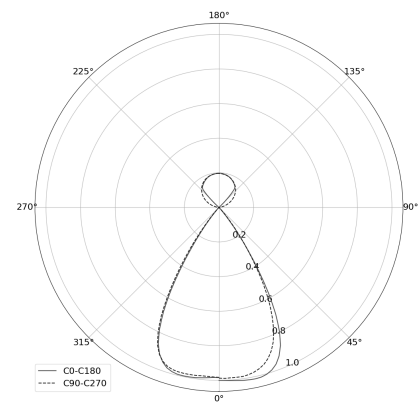

KAMERTON S Louver

CODE: 5.3201.0411.C77W.M0

LED | 4000 K | >90 | SDCM ≤3 | 50,000 h L80 B10 | IP20 | Casambi | 220-240V 50-60Hz |  | 

TECHNICAL DATA

Power: 37,6+23,5 W CC HO (High output)
Flux: 7886 lm
CCT: 4000 K
CRI: >90
SDCM: ≤3
Durability of LED sources: 50.000 h, L80 B10
Diffuser / Optic: Wide beam (UGR<19)

Mounting type: Suspended, direct/indirect (SDI)
Power supply: 220-240V, 50-60Hz
Control: Casambi
Protection Class: I
IP: IP20
Material: Extruded aluminium profile
Finishing: powder coated: marrone

TECHNICAL DRAWING

Dimensions: 2197x44 mm

PHOTOMETRIC DATA

ACCESSORIES (ORDERED SEPARATELY)

OTHER