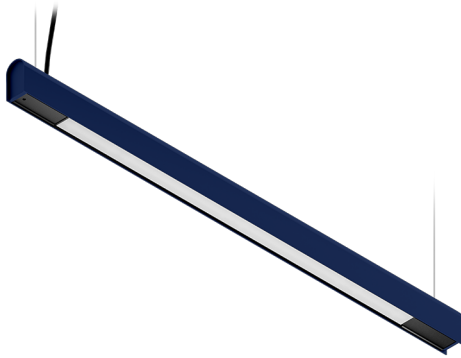

## KAMERTON S Line

CODE 5.3202.02D1.WA38.S0

LED | 2700-3000K | >90 | SDCM ≤3 | 50.000 h  
L80 B10 | IP20 | Dim to warm | 220-240V  
50-60Hz |  |  |

### TECHNICAL DATA

Power:	20,2 W CV HO (High output)	Mounting type:	Suspended, direct (SD)
Flux:	1284 lm	Power supply:	220-240V, 50-60Hz
CCT:	2700-3000K	Control:	Dim to warm
CRI:	>90	Protection Class:	I
SDCM:	≤3	IP:	IP20
Durability of LED sources:	50.000 h, L80 B10	Material:	Extruded aluminium profile
Diffuser / Optic:	Dark Microcrystal	Finishing:	powder coated: sapphire (RAL5003)

### TECHNICAL DRAWING

Dimensions: **1077x44 mm**