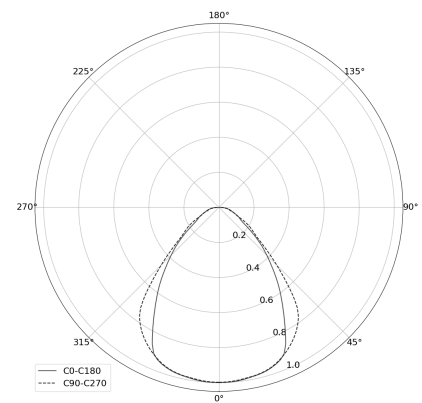

## KAMERTON S Line

CODE 5.3202.02D1.WA38.S0

LED | 2700-3000K | >90 | SDCM ≤3 | 50.000 h  
L80 B10 | IP20 | Dim to warm | 220-240V  
50-60Hz |  |  |

### TECHNICAL DATA

Power:	20,2 W CV HO (High output)	Mounting type:	Suspended, direct (SD)
Flux:	1284 lm	Power supply:	220-240V, 50-60Hz
CCT:	2700-3000K	Control:	Dim to warm
CRI:	>90	Protection Class:	I
SDCM:	≤3	IP:	IP20
Durability of LED sources:	50.000 h, L80 B10	Material:	Extruded aluminium profile
Diffuser / Optic:	Dark Microcrystal	Finishing:	powder coated: sapphire (RAL5003)

### TECHNICAL DRAWING

Dimensions: **1077x44 mm**

### PHOTOMETRIC DATA