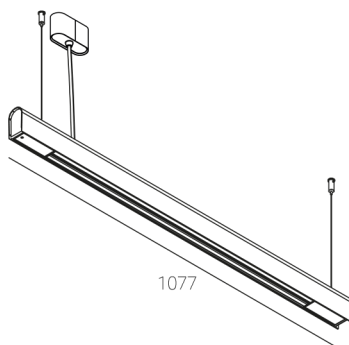

## KAMERTON S Line

CODE 5.3202.02D1.WA38.S0

LED | 2700-3000K | >90 | SDCM ≤3 | 50.000 h  
L80 B10 | IP20 | Dim to warm | 220-240V  
50-60Hz |  |  |

### TECHNICAL DATA

Power:	20,2 W CV HO (High output)	Mounting type:	Suspended, direct (SD)
Flux:	1284 lm	Power supply:	220-240V, 50-60Hz
CCT:	2700-3000K	Control:	Dim to warm
CRI:	>90	Protection Class:	I
SDCM:	≤3	IP:	IP20
Durability of LED sources:	50.000 h, L80 B10	Material:	Extruded aluminium profile
Diffuser / Optic:	Dark Microcrystal	Finishing:	powder coated: sapphire (RAL5003)

### TECHNICAL DRAWING

Dimensions: **1077x44 mm**