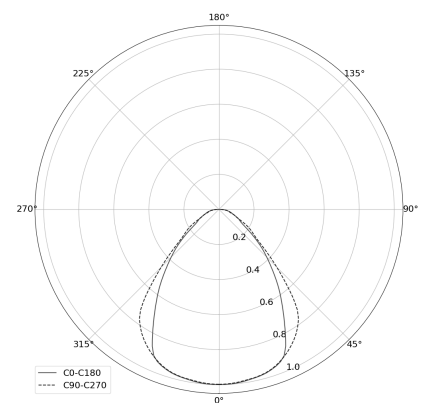

KAMERTON S Line

CODE 5.3202.03D1.WA38.S0

LED | 2700-3000K | >90 | SDCM ≤3 | 50.000 h
L80 B10 | IP20 | Dim to warm | 220-240V
50-60Hz |  |  |

TECHNICAL DATA

Power:	33,6 W CV HO (High output)	Mounting type:	Suspended, direct (SD)
Flux:	2141 lm	Power supply:	220-240V, 50-60Hz
CCT:	2700-3000K	Control:	Dim to warm
CRI:	>90	Protection Class:	I
SDCM:	≤3	IP:	IP20
Durability of LED sources:	50.000 h, L80 B10	Material:	Extruded aluminium profile
Diffuser / Optic:	Dark Microcrystal	Finishing:	powder coated: sapphire (RAL5003)

TECHNICAL DRAWING

Dimensions: **1637x44 mm**

PHOTOMETRIC DATA

ACCESSORIES (ORDERED SEPARATELY)

OTHER