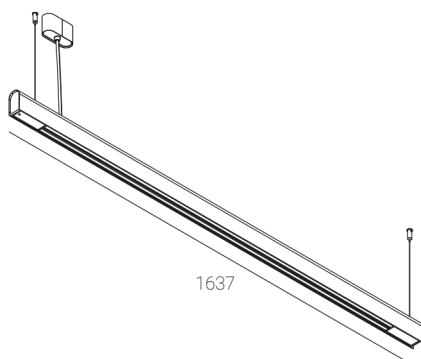

KAMERTON S Line

CODE 5.3202.03D1.WA38.S0

LED | 2700-3000K | >90 | SDCM ≤3 | 50.000 h
L80 B10 | IP20 | Dim to warm | 220-240V
50-60Hz |  |  |

TECHNICAL DATA

Power:	33,6 W CV HO (High output)	Mounting type:	Suspended, direct (SD)
Flux:	2141 lm	Power supply:	220-240V, 50-60Hz
CCT:	2700-3000K	Control:	Dim to warm
CRI:	>90	Protection Class:	I
SDCM:	≤3	IP:	IP20
Durability of LED sources:	50.000 h, L80 B10	Material:	Extruded aluminium profile
Diffuser / Optic:	Dark Microcrystal	Finishing:	powder coated: sapphire (RAL5003)

TECHNICAL DRAWING

Dimensions: **1637x44 mm**

PHOTOMETRIC DATA

ACCESSORIES (ORDERED SEPARATELY)

OTHER