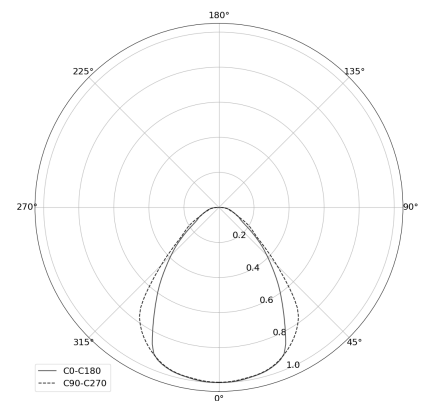

KAMERTON S Line

CODE: 5.3202.03D1.2778.W0

LED | 4000 K | >90 | SDCM ≤3 | 50.000 h L80 B10 | IP20 | DALI | 220-240V 50-60Hz |  | 

TECHNICAL DATA

Power: 33,6 W CC HO (High output)
Flux: 2461 lm
CCT: 4000 K
CRI: >90
SDCM: ≤3
Durability of LED sources: 50.000 h, L80 B10
Diffuser / Optic: Dark Microcrystal

Mounting type: Suspended, direct (SD)
Power supply: 220-240V, 50-60Hz
Control: DALI
Protection Class: I
IP: IP20
Material: Extruded aluminium profile
Finishing: powder coated: wine (RAL3005)

TECHNICAL DRAWING

Dimensions: 1637x44 mm

PHOTOMETRIC DATA

ACCESSORIES (ORDERED SEPARATELY)

OTHER