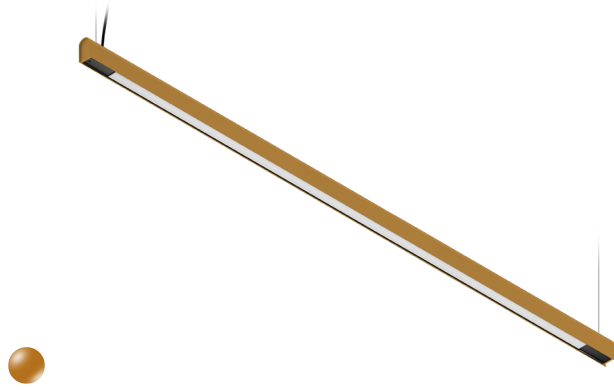

## KAMERTON S Line

CODE: 5.3202.04D1.1678.00

LED | 3000 K | >90 | SDCM ≤3 | 50.000 h L80 B10 | IP20 | ON/OFF | 220-240V 50-60Hz |  | 

### TECHNICAL DATA

Power: 47 W CC HO (High output)  
Flux: 3222 lm  
CCT: 3000 K  
CRI: >90  
SDCM: ≤3  
Durability of LED sources: 50.000 h, L80 B10  
Diffuser / Optic: Dark Microcrystal

Mounting type: Suspended, direct (SD)  
Power supply: 220-240V, 50-60Hz  
Control: ON/OFF  
Protection Class: I  
IP: IP20  
Material: Extruded aluminium profile  
Finishing: powder coated: ochra

### TECHNICAL DRAWING

Dimensions: 2197x44 mm