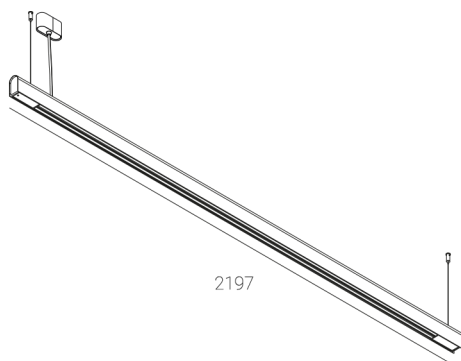

## KAMERTON S Line

CODE: 5.3202.04D1.1678.00

LED | 3000 K | >90 | SDCM ≤3 | 50.000 h L80 B10 | IP20 | ON/OFF | 220-240V 50-60Hz |  | 

### TECHNICAL DATA

Power: 47 W CC HO (High output)  
Flux: 3222 lm  
CCT: 3000 K  
CRI: >90  
SDCM: ≤3  
Durability of LED sources: 50.000 h, L80 B10  
Diffuser / Optic: Dark Microcrystal

Mounting type: Suspended, direct (SD)  
Power supply: 220-240V, 50-60Hz  
Control: ON/OFF  
Protection Class: I  
IP: IP20  
Material: Extruded aluminium profile  
Finishing: powder coated: ochra

### TECHNICAL DRAWING

Dimensions: 2197x44 mm