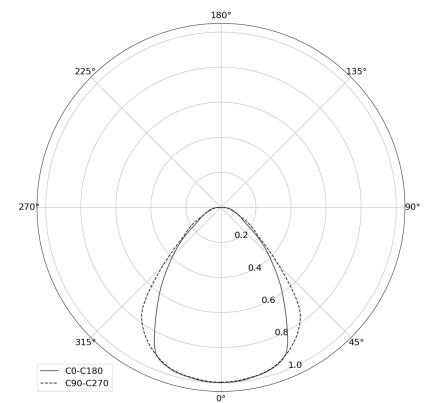

KAMERTON S Line

CODE: 5.3202.04D1.C778.W0

LED | 4000 K | >90 | SDCM ≤3 | 50.000 h L80 B10 | IP20 | Casambi | 220-240V 50-60Hz |  | 

TECHNICAL DATA

Power: 47 W CC HO (High output)
Flux: 3446 lm
CCT: 4000 K
CRI: >90
SDCM: ≤3
Durability of LED sources: 50.000 h, L80 B10
Diffuser / Optic: Dark Microcrystal

Mounting type: Suspended, direct (SD)
Power supply: 220-240V, 50-60Hz
Control: Casambi
Protection Class: I
IP: IP20
Material: Extruded aluminium profile
Finishing: powder coated: wine (RAL3005)

TECHNICAL DRAWING

Dimensions: 2197x44 mm

PHOTOMETRIC DATA

ACCESSORIES (ORDERED SEPARATELY)

OTHER