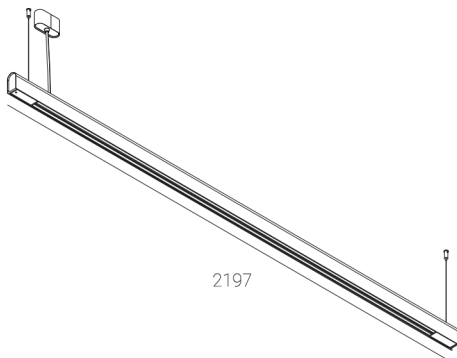

KAMERTON S Line

CODE: 5.3202.04D1.C778.W0

LED | 4000 K | >90 | SDCM ≤3 | 50.000 h L80 B10 | IP20 | Casambi | 220-240V 50-60Hz |  | 

TECHNICAL DATA

Power: 47 W CC HO (High output)
Flux: 3446 lm
CCT: 4000 K
CRI: >90
SDCM: ≤3
Durability of LED sources: 50.000 h, L80 B10
Diffuser / Optic: Dark Microcrystal

Mounting type: Suspended, direct (SD)
Power supply: 220-240V, 50-60Hz
Control: Casambi
Protection Class: I
IP: IP20
Material: Extruded aluminium profile
Finishing: powder coated: wine (RAL3005)

TECHNICAL DRAWING

Dimensions: 2197x44 mm

PHOTOMETRIC DATA

ACCESSORIES (ORDERED SEPARATELY)

OTHER