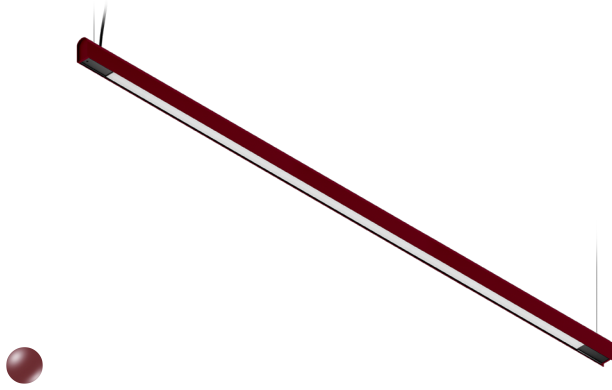

KAMERTON S Line

CODE: 5.3202.04D1.C778.W0

LED | 4000 K | >90 | SDCM ≤3 | 50.000 h L80 B10 | IP20 | Casambi | 220-240V 50-60Hz |  | 

TECHNICAL DATA

Power: 47 W CC HO (High output)
Flux: 3446 lm
CCT: 4000 K
CRI: >90
SDCM: ≤3
Durability of LED sources: 50.000 h, L80 B10
Diffuser / Optic: Dark Microcrystal

Mounting type: Suspended, direct (SD)
Power supply: 220-240V, 50-60Hz
Control: Casambi
Protection Class: I
IP: IP20
Material: Extruded aluminium profile
Finishing: powder coated: wine (RAL3005)

TECHNICAL DRAWING

Dimensions: 2197x44 mm

PHOTOMETRIC DATA

ACCESSORIES (ORDERED SEPARATELY)

OTHER