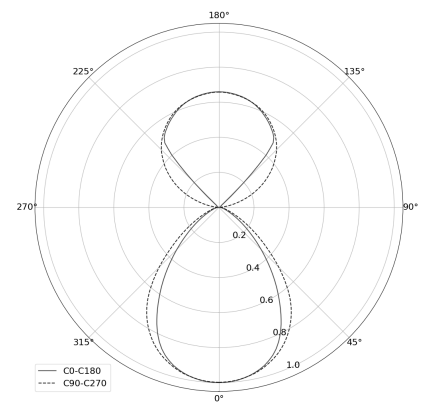

## KAMERTON S Line

CODE: 5.3202.0411.WA38.CO

LED | 2700-3000K | >90 | SDCM ≤3 | 50.000 h L80 B10 | IP20 | Dim to warm | 220-240V 50-60Hz |  |  |

### TECHNICAL DATA

Power: 47+23,5 W CV HO (High output)  
Flux: 5419 lm  
CCT: 2700-3000K  
CRI: >90  
SDCM: ≤3  
Durability of LED sources: 50.000 h, L80 B10  
Diffuser / Optic: Dark Microcrystal

Mounting type: Suspended, direct/indirect (SDI)  
Power supply: 220-240V, 50-60Hz  
Control: Dim to warm  
Protection Class: I  
IP: IP20  
Material: Extruded aluminium profile  
Finishing: powder coated: cloudy

### TECHNICAL DRAWING

Dimensions: 2197x44 mm

### PHOTOMETRIC DATA