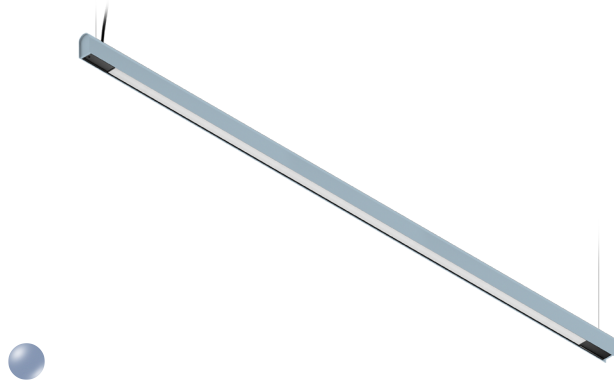

## KAMERTON S Line

CODE: 5.3202.0411.WA38.CO

LED | 2700-3000K | >90 | SDCM ≤3 | 50.000 h L80 B10 | IP20 | Dim to warm | 220-240V 50-60Hz |  |  |

### TECHNICAL DATA

Power: 47+23,5 W CV HO (High output)  
Flux: 5419 lm  
CCT: 2700-3000K  
CRI: >90  
SDCM: ≤3  
Durability of LED sources: 50.000 h, L80 B10  
Diffuser / Optic: Dark Microcrystal

Mounting type: Suspended, direct/indirect (SDI)  
Power supply: 220-240V, 50-60Hz  
Control: Dim to warm  
Protection Class: I  
IP: IP20  
Material: Extruded aluminium profile  
Finishing: powder coated: cloudy

### TECHNICAL DRAWING

Dimensions: 2197x44 mm