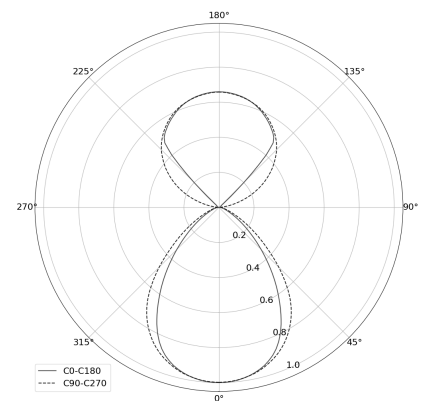

## KAMERTON S Line

CODE: 5.3202.0411.1678.W0

LED | 3000 K | >90 | SDCM ≤3 | 50.000 h L80 B10 | IP20 | ON/OFF | 220-240V 50-60Hz |  |  |

### TECHNICAL DATA

Power: 47+23,5 W CC HO (High output)  
Flux: 5826 lm  
CCT: 3000 K  
CRI: >90  
SDCM: ≤3  
Durability of LED sources: 50.000 h, L80 B10  
Diffuser / Optic: Dark Microcrystal

Mounting type: Suspended, direct/indirect (SDI)  
Power supply: 220-240V, 50-60Hz  
Control: ON/OFF  
Protection Class: I  
IP: IP20  
Material: Extruded aluminium profile  
Finishing: powder coated: wine (RAL3005)

### TECHNICAL DRAWING

Dimensions: 2197x44 mm

### PHOTOMETRIC DATA