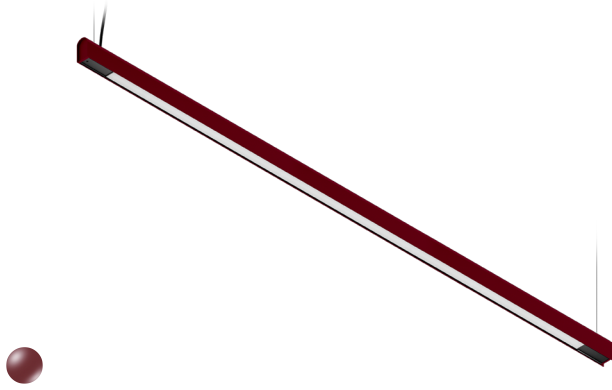

## KAMERTON S Line

CODE: 5.3202.0411.1678.W0

LED | 3000 K | >90 | SDCM ≤3 | 50.000 h L80 B10 | IP20 | ON/OFF | 220-240V 50-60Hz |  |  |

### TECHNICAL DATA

Power: 47+23,5 W CC HO (High output)  
Flux: 5826 lm  
CCT: 3000 K  
CRI: >90  
SDCM: ≤3  
Durability of LED sources: 50.000 h, L80 B10  
Diffuser / Optic: Dark Microcrystal

Mounting type: Suspended, direct/indirect (SDI)  
Power supply: 220-240V, 50-60Hz  
Control: ON/OFF  
Protection Class: I  
IP: IP20  
Material: Extruded aluminium profile  
Finishing: powder coated: wine (RAL3005)

### TECHNICAL DRAWING

Dimensions: 2197x44 mm