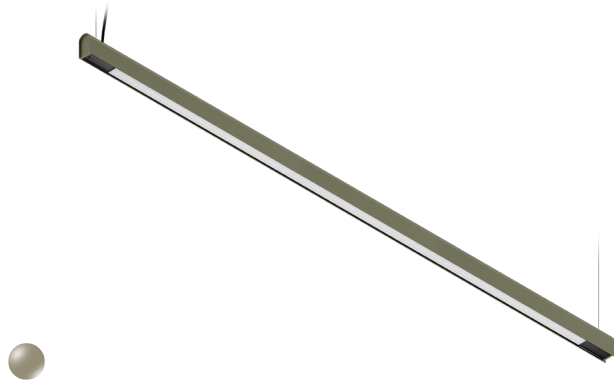

## KAMERTON S Line

CODE 5.3202.04I1.1678.A0

LED | 3000 K | >90 | SDCM ≤3 | 50.000 h L80 B10 | IP20 | ON/OFF | 220-240V 50-60Hz |  | 

### TECHNICAL DATA

Power: 47+23,5 W CC HO (High output)  
Flux: 5826 lm  
CCT: 3000 K  
CRI: >90  
SDCM: ≤3  
Durability of LED sources: 50.000 h, L80 B10  
Diffuser / Optic: Dark Microcrystal

Mounting type: Suspended, direct/indirect (SDI)  
Power supply: 220-240V, 50-60Hz  
Control: ON/OFF  
Protection Class: I  
IP: IP20  
Material: Extruded aluminium profile  
Finishing: powder coated: sage

### TECHNICAL DRAWING

Dimensions: 2197x44 mm