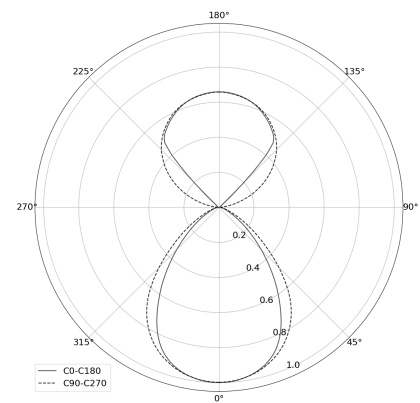

## KAMERTON S Line

CODE 5.3202.04I1.1678.A0

LED | 3000 K | >90 | SDCM ≤3 | 50.000 h L80 B10 | IP20 | ON/OFF | 220-240V 50-60Hz |  |  |

### TECHNICAL DATA

Power: 47+23,5 W CC HO (High output)  
Flux: 5826 lm  
CCT: 3000 K  
CRI: >90  
SDCM: ≤3  
Durability of LED sources: 50.000 h, L80 B10  
Diffuser / Optic: Dark Microcrystal

Mounting type: Suspended, direct/indirect (SDI)  
Power supply: 220-240V, 50-60Hz  
Control: ON/OFF  
Protection Class: I  
IP: IP20  
Material: Extruded aluminium profile  
Finishing: powder coated: sage

### TECHNICAL DRAWING

Dimensions: 2197x44 mm

### PHOTOMETRIC DATA