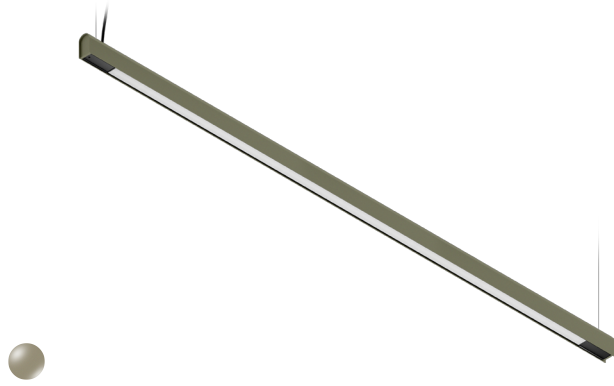

## KAMERTON S Line

CODE 5.3202.04I1.1678.A0

LED | 3000 K | >90 | SDCM ≤3 | 50.000 h L80 B10 | IP20 | ON/OFF | 220-240V 50-60Hz |  |  |

### TECHNICAL DATA

Power: 47+23,5 W CC HO (High output)  
Flux: 5826 lm  
CCT: 3000 K  
CRI: >90  
SDCM: ≤3  
Durability of LED sources: 50.000 h, L80 B10  
Diffuser / Optic: Dark Microcrystal

Mounting type: Suspended, direct/indirect (SDI)  
Power supply: 220-240V, 50-60Hz  
Control: ON/OFF  
Protection Class: I  
IP: IP20  
Material: Extruded aluminium profile  
Finishing: powder coated: sage

### TECHNICAL DRAWING

Dimensions: 2197x44 mm