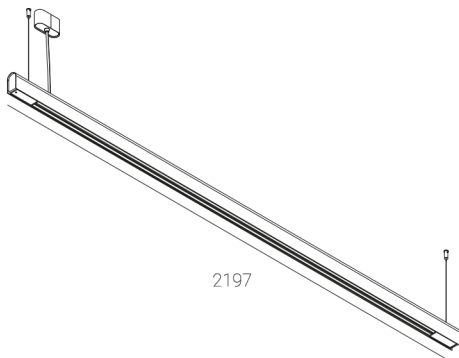

KAMERTON S Line

CODE: 5.3202.0411.2678.W0

LED | 3000 K | >90 | SDCM ≤3 | 50.000 h L80 B10 | IP20 | DALI | 220-240V 50-60Hz |  | 

TECHNICAL DATA

Power: 47+23,5 W CC HO (High output)
Flux: 5826 lm
CCT: 3000 K
CRI: >90
SDCM: ≤3
Durability of LED sources: 50.000 h, L80 B10
Diffuser / Optic: Dark Microcrystal

Mounting type: Suspended, direct/indirect (SDI)
Power supply: 220-240V, 50-60Hz
Control: DALI
Protection Class: I
IP: IP20
Material: Extruded aluminium profile
Finishing: powder coated: wine (RAL3005)

TECHNICAL DRAWING

Dimensions: 2197x44 mm

PHOTOMETRIC DATA

ACCESSORIES (ORDERED SEPARATELY)

OTHER