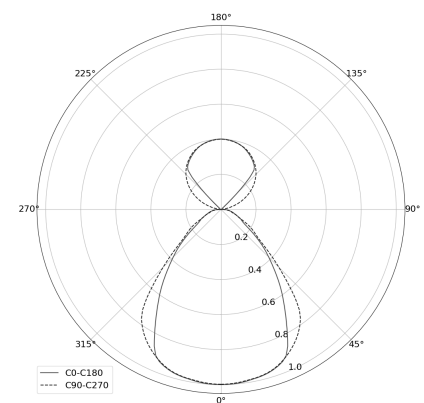

## KAMERTON Stand Line

CODE 5.3232.02P1.WA3L.NO

LED | 2700-3000K | >90 | SDCM ≤3 | 50.000 h  
L80 B10 | IP20 | Dim to warm | 220-240V  
50-60Hz |  |  |

### TECHNICAL DATA

Power: 20,2+10,1 W CV HO (High output)  
Flux: 3373 lm  
CCT: 2700-3000K  
CRI: >90  
SDCM: ≤3  
Durability of LED sources: 50.000 h, L80 B10  
Diffuser / Optic: Linear optic (satine)

### TECHNICAL DRAWING

Dimensions: 1235x350 mm

### PHOTOMETRIC DATA