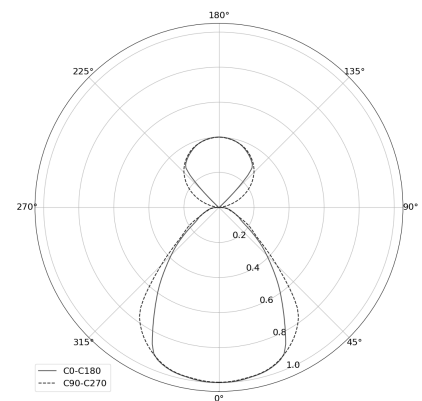

KAMERTON Stand Line

CODE 5.3232.02P1.WA3L.V0

LED | 2700-3000K | >90 | SDCM ≤3 | 50.000 h
L80 B10 | IP20 | Dim to warm | 220-240V
50-60Hz |  |  |

TECHNICAL DATA

Power: 20,2+10,1 W CV HO (High output)
Flux: 3373 lm
CCT: 2700-3000K
CRI: >90
SDCM: ≤3
Durability of LED sources: 50.000 h, L80 B10
Diffuser / Optic: Linear optic (satine)

Mounting type: Standing fixture
Power supply: 220-240V, 50-60Hz
Control: Dim to warm
Protection Class: I
IP: IP20
Material: Extruded aluminium profile
Finishing: powder coated: volcano

TECHNICAL DRAWING

Dimensions: 1235x350 mm

PHOTOMETRIC DATA

ACCESSORIES (ORDERED SEPARATELY)

OTHER