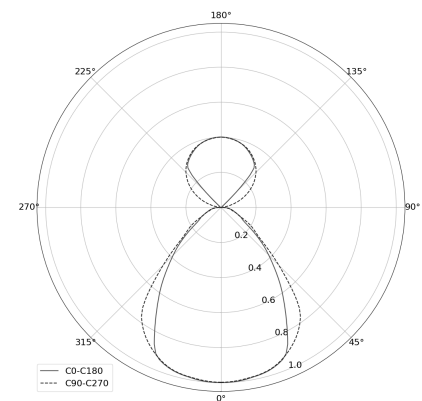

## KAMERTON Stand Line

CODE: 5.3232.02P1.WA3L.M0

| LED | 2700-3000K | >90 | SDCM ≤3 | 50.000 h  
L80 B10 | IP20 | Dim to warm | 220-240V  
50-60Hz |  |  |

### TECHNICAL DATA

Power: 20,2+10,1 W CV HO (High output)  
Flux: 3373 lm  
CCT: 2700-3000K  
CRI: >90  
SDCM: ≤3  
Durability of LED sources: 50.000 h, L80 B10  
Diffuser / Optic: Linear optic (satine)

### TECHNICAL DRAWING

Dimensions: 1235x350 mm

### PHOTOMETRIC DATA