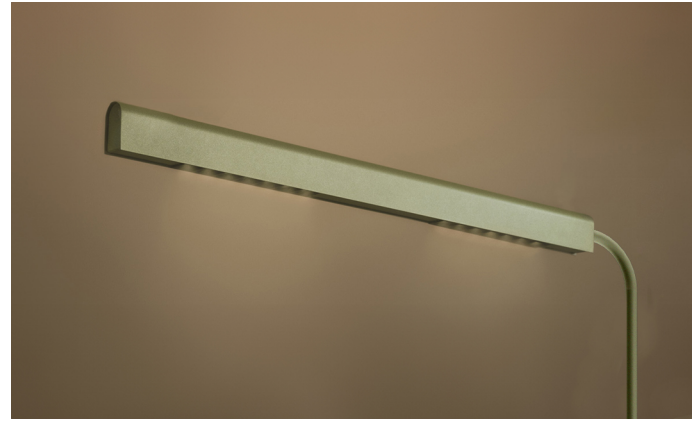

KAMERTON Stand Line

CODE: 5.3232.02P1.167L.H0

LED | 3000 K | >90 | SDCM ≤3 | 50,000 h
L80 B10 | IP20 | ON/OFF | 220-240V
50-60Hz |  |  |

TECHNICAL DATA

Power: 20,2+10,1 W CC HO (High output)
Flux: 3627 lm
CCT: 3000 K
CRI: >90
SDCM: ≤3
Durability of LED sources: 50.000 h, L80 B10
Diffuser / Optic: Linear optic (satine)

Mounting type: Standing fixture
Power supply: 220-240V, 50-60Hz
Control: ON/OFF
Protection Class: I
IP: IP20
Material: Extruded aluminium profile
Finishing: powder coated: graphite (RAL7024)

TECHNICAL DRAWING

Dimensions: 1235x350 mm

PHOTOMETRIC DATA

ACCESSORIES (ORDERED SEPARATELY)

OTHER