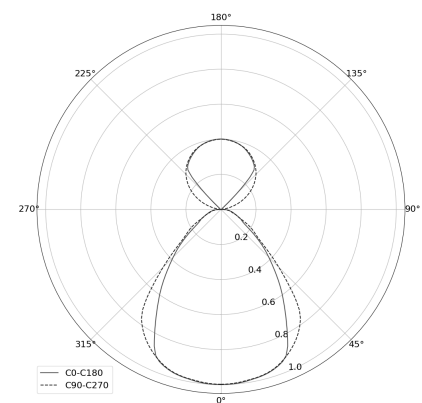

KAMERTON Stand Line

CODE: 5.3232.02P1.167L.W0

LED | 3000 K | >90 | SDCM ≤3 | 50,000 h L80 B10 | IP20 | ON/OFF | 220-240V 50-60Hz |  |  |

TECHNICAL DATA

Power: 20,2+10,1 W CC HO (High output)
Flux: 3627 lm
CCT: 3000 K
CRI: >90
SDCM: ≤3
Durability of LED sources: 50.000 h, L80 B10
Diffuser / Optic: Linear optic (satine)

Mounting type: Standing fixture
Power supply: 220-240V, 50-60Hz
Control: ON/OFF
Protection Class: I
IP: IP20
Material: Extruded aluminium profile
Finishing: powder coated: wine (RAL3005)

TECHNICAL DRAWING

Dimensions: 1235x350 mm

PHOTOMETRIC DATA

ACCESSORIES (ORDERED SEPARATELY)

OTHER