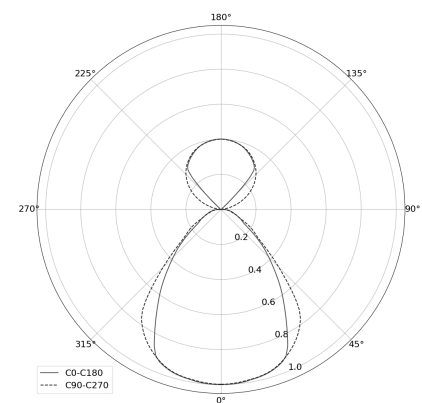

## KAMERTON Stand Line

CODE: 5.3232.02P1.167L.N0

LED | 3000 K | >90 | SDCM ≤3 | 50,000 h  
L80 B10 | IP20 | ON/OFF | 220-240V  
50-60Hz |  |  |

### TECHNICAL DATA

Power: 20,2+10,1 W CC HO (High output)  
Flux: 3627 lm  
CCT: 3000 K  
CRI: >90  
SDCM: ≤3  
Durability of LED sources: 50.000 h, L80 B10  
Diffuser / Optic: Linear optic (satine)

Mounting type: Standing fixture  
Power supply: 220-240V, 50-60Hz  
Control: ON/OFF  
Protection Class: I  
IP: IP20  
Material: Extruded aluminium profile  
Finishing: powder coated: night

### TECHNICAL DRAWING

Dimensions: 1235x350 mm

### PHOTOMETRIC DATA