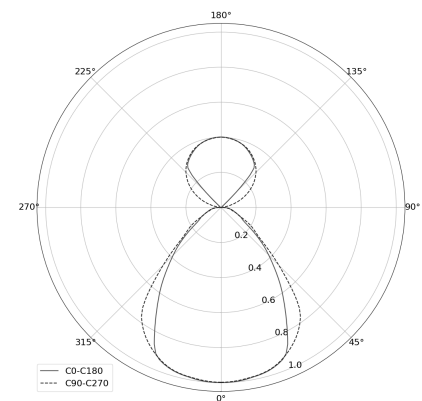

KAMERTON Stand Line

CODE: 5.3232.02P1.177L.H0

LED | 4000 K | >90 | SDCM ≤3 | 50.000 h L80 B10 | IP20 | ON/OFF | 220-240V 50-60Hz |  |  |

TECHNICAL DATA

Power: 20,2+10,1 W CC HO (High output)
Flux: 3879 lm
CCT: 4000 K
CRI: >90
SDCM: ≤3
Durability of LED sources: 50.000 h, L80 B10
Diffuser / Optic: Linear optic (satine)

Mounting type: Standing fixture
Power supply: 220-240V, 50-60Hz
Control: ON/OFF
Protection Class: I
IP: IP20
Material: Extruded aluminium profile
Finishing: powder coated: graphite (RAL7024)

TECHNICAL DRAWING

Dimensions: 1235x350 mm

PHOTOMETRIC DATA

ACCESSORIES (ORDERED SEPARATELY)

OTHER