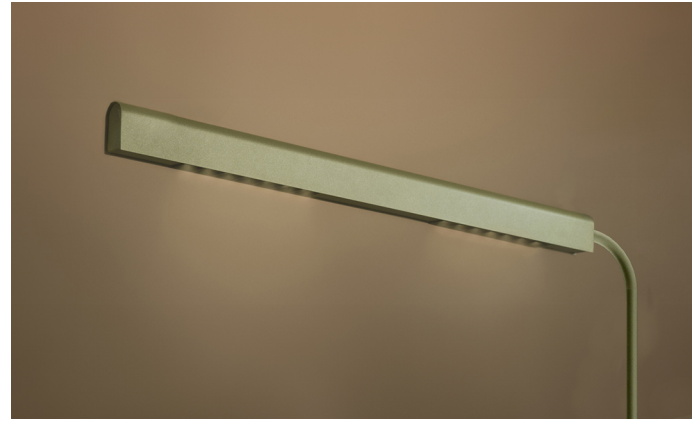

KAMERTON Stand Line

CODE: 5.3232.02P1.177L.H0

LED | 4000 K | >90 | SDCM ≤3 | 50.000 h L80 B10 | IP20 | ON/OFF | 220-240V 50-60Hz |  |  |

TECHNICAL DATA

Power: 20,2+10,1 W CC HO (High output)
Flux: 3879 lm
CCT: 4000 K
CRI: >90
SDCM: ≤3
Durability of LED sources: 50.000 h, L80 B10
Diffuser / Optic: Linear optic (satine)

Mounting type: Standing fixture
Power supply: 220-240V, 50-60Hz
Control: ON/OFF
Protection Class: I
IP: IP20
Material: Extruded aluminium profile
Finishing: powder coated: graphite (RAL7024)

TECHNICAL DRAWING

Dimensions: 1235x350 mm

PHOTOMETRIC DATA

ACCESSORIES (ORDERED SEPARATELY)

OTHER