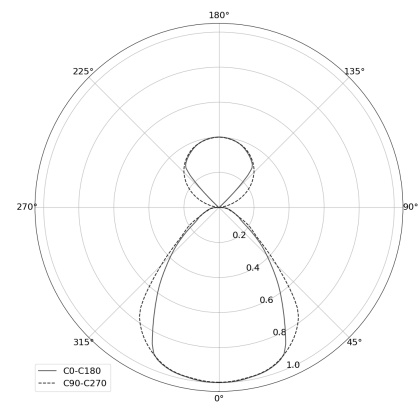

KAMERTON Stand Line

CODE: 5.3232.02P1.C77L.F0

LED | 4000 K | >90 | SDCM ≤3 | 50.000 h L80 B10 | IP20 | Casambi | 220-240V 50-60Hz |  |  |

TECHNICAL DATA

Power: 20,2+10,1 W CC HO (High output)
Flux: 3879 lm
CCT: 4000 K
CRI: >90
SDCM: ≤3
Durability of LED sources: 50.000 h, L80 B10
Diffuser / Optic: Linear optic (satine)

Mounting type: Standing fixture
Power supply: 220-240V, 50-60Hz
Control: Casambi
Protection Class: I
IP: IP20
Material: Extruded aluminium profile
Finishing: powder coated: forrest (RAL6005)

TECHNICAL DRAWING

Dimensions: 1235x350 mm

PHOTOMETRIC DATA

ACCESSORIES (ORDERED SEPARATELY)

OTHER