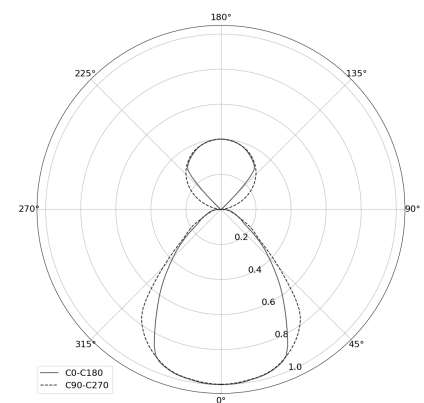

PHOTOMETRIC DATA

ACCESSORIES (ORDERED SEPARATELY)

OTHER