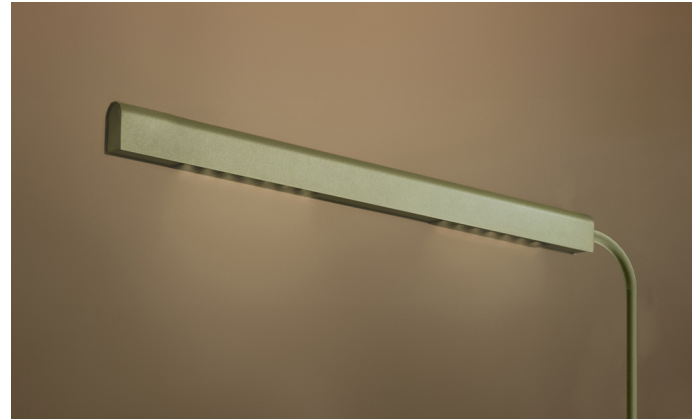

KAMERTON Stand Line

CODE 5.3232.02P1.C77L.A0

LED | 4000 K | >90 | SDCM ≤3 | 50,000 h L80 B10 | IP20 | Casambi | 220-240V 50-60Hz |  | 

TECHNICAL DATA

Power: 20,2+10,1 W CC HO (High output)
Flux: 3879 lm
CCT: 4000 K
CRI: >90
SDCM: ≤3
Durability of LED sources: 50.000 h, L80 B10
Diffuser / Optic: Linear optic (satine)

Mounting type: Standing fixture
Power supply: 220-240V, 50-60Hz
Control: Casambi
Protection Class: I
IP: IP20
Material: Extruded aluminium profile
Finishing: powder coated: sage

TECHNICAL DRAWING

Dimensions: 1235x350 mm