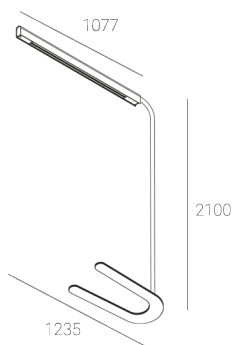

KAMERTON Stand Line

CODE 5.3232.02P1.C77L.A0

LED | 4000 K | >90 | SDCM ≤3 | 50,000 h L80 B10 | IP20 | Casambi | 220-240V 50-60Hz |  | 

TECHNICAL DATA

Power: 20,2+10,1 W CC HO (High output)
Flux: 3879 lm
CCT: 4000 K
CRI: >90
SDCM: ≤3
Durability of LED sources: 50.000 h, L80 B10
Diffuser / Optic: Linear optic (satine)

Mounting type: Standing fixture
Power supply: 220-240V, 50-60Hz
Control: Casambi
Protection Class: I
IP: IP20
Material: Extruded aluminium profile
Finishing: powder coated: sage

TECHNICAL DRAWING

Dimensions: 1235x350 mm