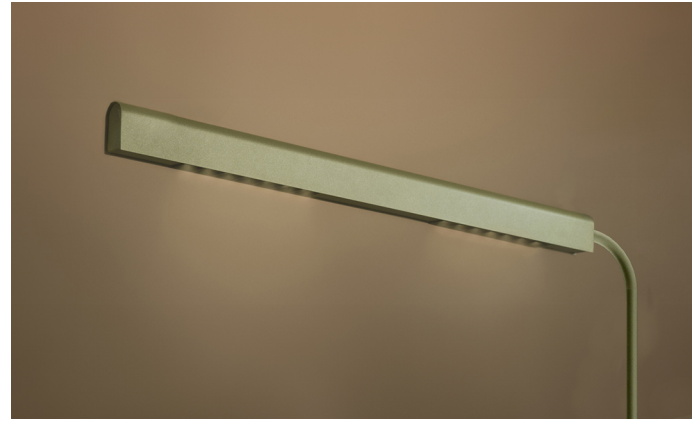

KAMERTON Stand Line

CODE 5.3232.02P1.WA38.GO

LED | 2700-3000K | >90 | SDCM ≤3 | 50.000 h L80 B10 | IP20 | Dim to warm | 220-240V 50-60Hz |  |  |

TECHNICAL DATA

Power: 20,2+10,1 W CV HO (High output)
Flux: 2322 lm
CCT: 2700-3000K
CRI: >90
SDCM: ≤3
Durability of LED sources: 50.000 h, L80 B10
Diffuser / Optic: Dark Microcrystal

Mounting type: Standing fixture
Power supply: 220-240V, 50-60Hz
Control: Dim to warm
Protection Class: I
IP: IP20
Material: Extruded aluminium profile
Finishing: powder coated: fog (RAL7038)

TECHNICAL DRAWING

Dimensions: 1235x350 mm

PHOTOMETRIC DATA

ACCESSORIES (ORDERED SEPARATELY)

OTHER