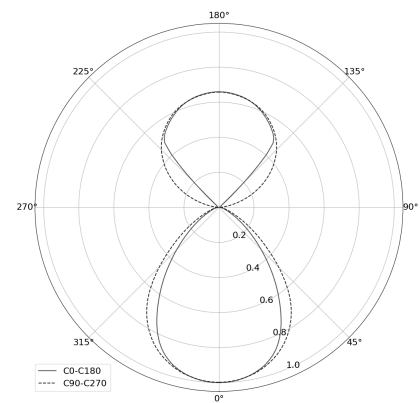

KAMERTON Stand Line

CODE 5.3232.02P1.WA38.GO

LED | 2700-3000K | >90 | SDCM ≤3 | 50.000 h L80 B10 | IP20 | Dim to warm | 220-240V 50-60Hz |  |  |

TECHNICAL DATA

Power: 20,2+10,1 W CV HO (High output)
Flux: 2322 lm
CCT: 2700-3000K
CRI: >90
SDCM: ≤3
Durability of LED sources: 50.000 h, L80 B10
Diffuser / Optic: Dark Microcrystal

Mounting type: Standing fixture
Power supply: 220-240V, 50-60Hz
Control: Dim to warm
Protection Class: I
IP: IP20
Material: Extruded aluminium profile
Finishing: powder coated: fog (RAL7038)

TECHNICAL DRAWING

Dimensions: 1235x350 mm

PHOTOMETRIC DATA

ACCESSORIES (ORDERED SEPARATELY)

OTHER