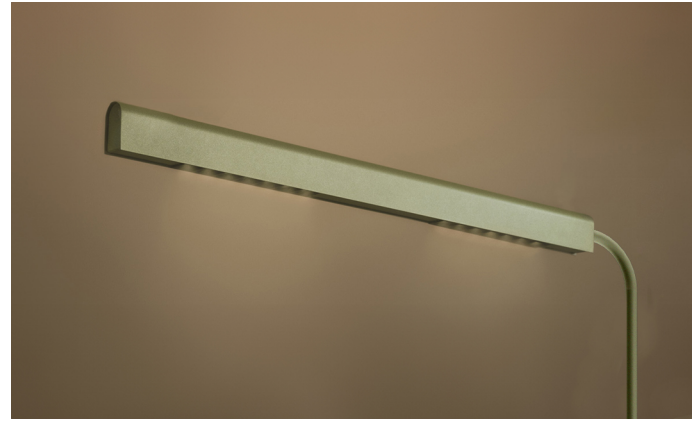

## KAMERTON Stand Line

CODE 5.3232.02P1.WA38.H0

LED | 2700-3000K | >90 | SDCM ≤3 | 50.000 h L80 B10 | IP20 | Dim to warm | 220-240V 50-60Hz |  |  |

### TECHNICAL DATA

Power: 20,2+10,1 W CV HO (High output)  
Flux: 2322 lm  
CCT: 2700-3000K  
CRI: >90  
SDCM: ≤3  
Durability of LED sources: 50.000 h, L80 B10  
Diffuser / Optic: Dark Microcrystal

Mounting type: Standing fixture  
Power supply: 220-240V, 50-60Hz  
Control: Dim to warm  
Protection Class: I  
IP: IP20  
Material: Extruded aluminium profile  
Finishing: powder coated: graphite (RAL7024)

### TECHNICAL DRAWING

Dimensions: 1235x350 mm