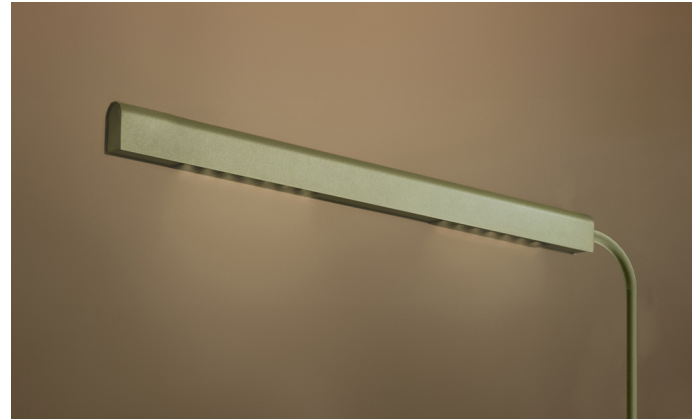

KAMERTON Stand Line

CODE 5.3232.02P1.WA38.S0

LED | 2700-3000K | >90 | SDCM ≤3 | 50.000 h L80 B10 | IP20 | Dim to warm | 220-240V 50-60Hz |  |  |

TECHNICAL DATA

Power: 20,2+10,1 W CV HO (High output)
Flux: 2322 lm
CCT: 2700-3000K
CRI: >90
SDCM: ≤3
Durability of LED sources: 50.000 h, L80 B10
Diffuser / Optic: Dark Microcrystal

Mounting type: Standing fixture
Power supply: 220-240V, 50-60Hz
Control: Dim to warm
Protection Class: I
IP: IP20
Material: Extruded aluminium profile
Finishing: powder coated: saphire (RAL5003)

TECHNICAL DRAWING

Dimensions: 1235x350 mm

PHOTOMETRIC DATA

ACCESSORIES (ORDERED SEPARATELY)

OTHER