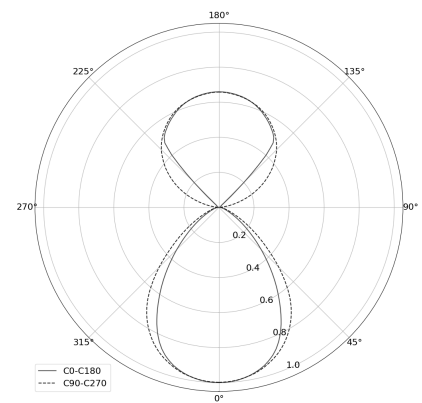

KAMERTON Stand Line

CODE 5.3232.02P1.WA38.S0

LED | 2700-3000K | >90 | SDCM ≤3 | 50.000 h L80 B10 | IP20 | Dim to warm | 220-240V 50-60Hz |  |  |

TECHNICAL DATA

Power: 20,2+10,1 W CV HO (High output)
Flux: 2322 lm
CCT: 2700-3000K
CRI: >90
SDCM: ≤3
Durability of LED sources: 50.000 h, L80 B10
Diffuser / Optic: Dark Microcrystal

Mounting type: Standing fixture
Power supply: 220-240V, 50-60Hz
Control: Dim to warm
Protection Class: I
IP: IP20
Material: Extruded aluminium profile
Finishing: powder coated: saphire (RAL5003)

TECHNICAL DRAWING

Dimensions: 1235x350 mm

PHOTOMETRIC DATA

ACCESSORIES (ORDERED SEPARATELY)

OTHER