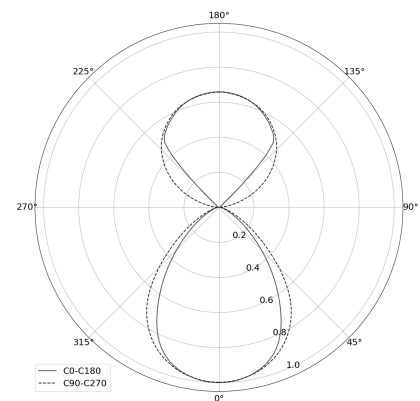

## KAMERTON Stand Line

CODE: 5.3232.02P1.WA38.W0

LED | 2700-3000K | >90 | SDCM ≤3 | 50.000 h L80 B10 | IP20 | Dim to warm | 220-240V 50-60Hz |  |  |

### TECHNICAL DATA

Power: 20,2+10,1 W CV HO (High output)  
Flux: 2322 lm  
CCT: 2700-3000K  
CRI: >90  
SDCM: ≤3  
Durability of LED sources: 50.000 h, L80 B10  
Diffuser / Optic: Dark Microcrystal

Mounting type: Standing fixture  
Power supply: 220-240V, 50-60Hz  
Control: Dim to warm  
Protection Class: I  
IP: IP20  
Material: Extruded aluminium profile  
Finishing: powder coated: wine (RAL3005)

### TECHNICAL DRAWING

Dimensions: 1235x350 mm

### PHOTOMETRIC DATA