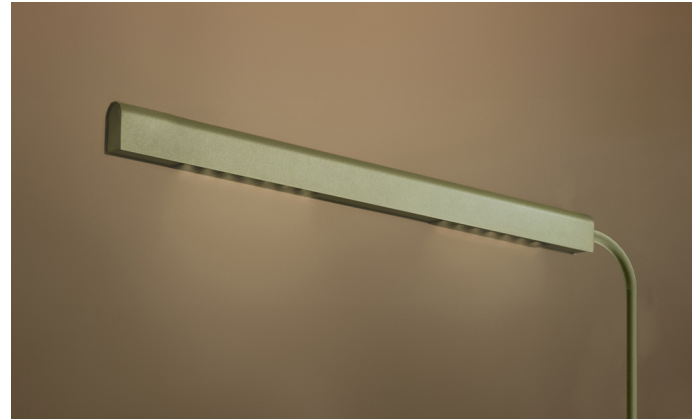

## KAMERTON Stand Line

CODE: 5.3232.02P1.WA38.W0

LED | 2700-3000K | >90 | SDCM ≤3 | 50.000 h L80 B10 | IP20 | Dim to warm | 220-240V 50-60Hz |  |  |

### TECHNICAL DATA

Power: 20,2+10,1 W CV HO (High output)  
Flux: 2322 lm  
CCT: 2700-3000K  
CRI: >90  
SDCM: ≤3  
Durability of LED sources: 50.000 h, L80 B10  
Diffuser / Optic: Dark Microcrystal

Mounting type: Standing fixture  
Power supply: 220-240V, 50-60Hz  
Control: Dim to warm  
Protection Class: I  
IP: IP20  
Material: Extruded aluminium profile  
Finishing: powder coated: wine (RAL3005)