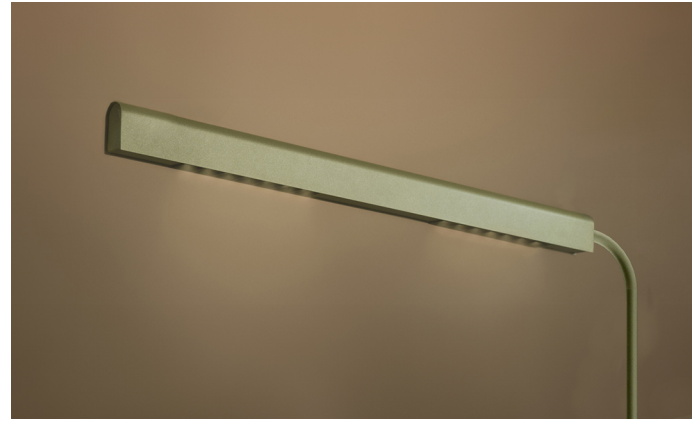

KAMERTON Stand Line

CODE 5.3232.02P1.WA38.D0

LED | 2700-3000K | >90 | SDCM ≤3 | 50.000 h L80 B10 | IP20 | Dim to warm | 220-240V 50-60Hz |  |  |

TECHNICAL DATA

Power: 20,2+10,1 W CV HO (High output)
Flux: 2322 lm
CCT: 2700-3000K
CRI: >90
SDCM: ≤3
Durability of LED sources: 50.000 h, L80 B10
Diffuser / Optic: Dark Microcrystal

Mounting type: Standing fixture
Power supply: 220-240V, 50-60Hz
Control: Dim to warm
Protection Class: I
IP: IP20
Material: Extruded aluminium profile
Finishing: powder coated: sandy

TECHNICAL DRAWING

Dimensions: 1235x350 mm