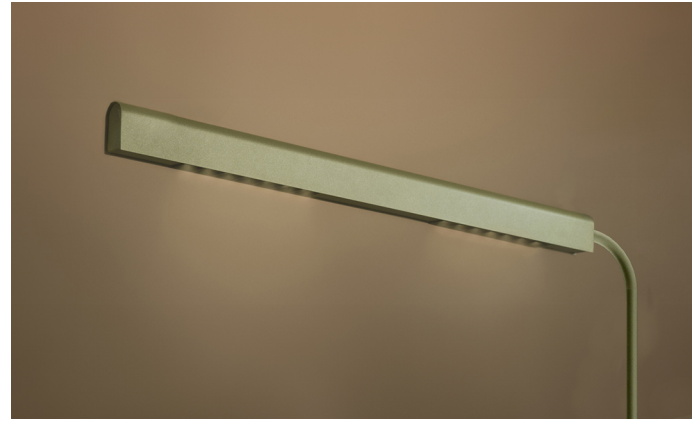

KAMERTON Stand Line

CODE 5.3232.02P1.WA38.CO

LED | 2700-3000K | >90 | SDCM ≤3 | 50.000 h L80 B10 | IP20 | Dim to warm | 220-240V 50-60Hz |  |  |

TECHNICAL DATA

Power: 20,2+10,1 W CV HO (High output)
Flux: 2322 lm
CCT: 2700-3000K
CRI: >90
SDCM: ≤3
Durability of LED sources: 50.000 h, L80 B10
Diffuser / Optic: Dark Microcrystal

Mounting type: Standing fixture
Power supply: 220-240V, 50-60Hz
Control: Dim to warm
Protection Class: I
IP: IP20
Material: Extruded aluminium profile
Finishing: powder coated: cloudy

TECHNICAL DRAWING

Dimensions: 1235x350 mm

PHOTOMETRIC DATA

ACCESSORIES (ORDERED SEPARATELY)

OTHER