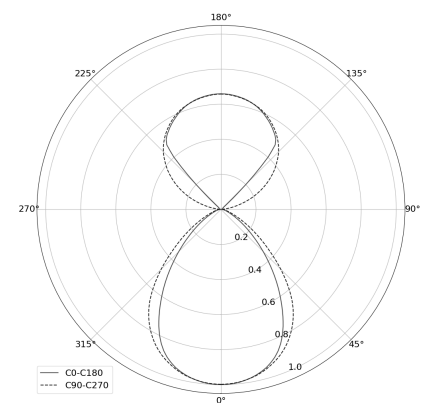

## KAMERTON Stand Line

CODE 5.3232.02P1.WA38.NO

LED | 2700-3000K | >90 | SDCM ≤3 | 50.000 h  
L80 B10 | IP20 | Dim to warm | 220-240V  
50-60Hz |  |  |

### TECHNICAL DATA

Power: 20,2+10,1 W CV HO (High output)  
Flux: 2322 lm  
CCT: 2700-3000K  
CRI: >90  
SDCM: ≤3  
Durability of LED sources: 50.000 h, L80 B10  
Diffuser / Optic: Dark Microcrystal

Mounting type: Standing fixture  
Power supply: 220-240V, 50-60Hz  
Control: Dim to warm  
Protection Class: I  
IP: IP20  
Material: Extruded aluminium profile  
Finishing: powder coated: night

### TECHNICAL DRAWING

Dimensions: 1235x350 mm

### PHOTOMETRIC DATA