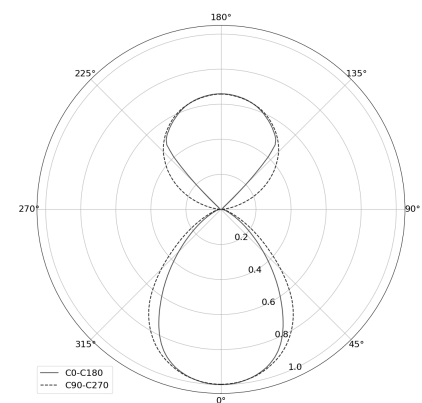

## KAMERTON Stand Line

CODE: 5.3232.02P1.1678.G0

LED | 3000 K | >90 | SDCM ≤3 | 50,000 h  
L80 B10 | IP20 | ON/OFF | 220-240V  
50-60Hz |  |  |

### TECHNICAL DATA

Power: 20,2+10,1 W CC HO (High output)  
Flux: 2497 lm  
CCT: 3000 K  
CRI: >90  
SDCM: ≤3  
Durability of LED sources: 50.000 h, L80 B10  
Diffuser / Optic: Dark Microcrystal

Mounting type: Standing fixture  
Power supply: 220-240V, 50-60Hz  
Control: ON/OFF  
Protection Class: I  
IP: IP20  
Material: Extruded aluminium profile  
Finishing: powder coated: fog (RAL7038)

### TECHNICAL DRAWING

Dimensions: 1235x350 mm

### PHOTOMETRIC DATA