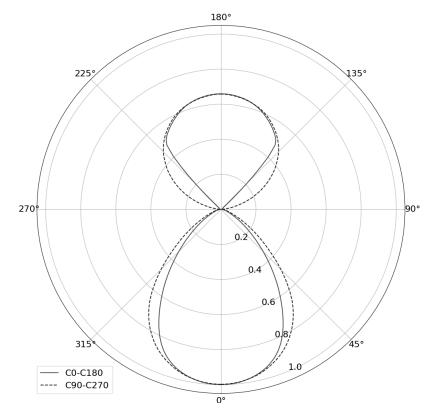

## KAMERTON Stand Line

CODE: 5.3232.02P1.1678.CO

LED | 3000 K | >90 | SDCM ≤3 | 50,000 h  
L80 B10 | IP20 | ON/OFF | 220-240V  
50-60Hz |  |  |

### TECHNICAL DATA

Power: 20,2+10,1 W CC HO (High output)  
Flux: 2497 lm  
CCT: 3000 K  
CRI: >90  
SDCM: ≤3  
Durability of LED sources: 50.000 h, L80 B10  
Diffuser / Optic: Dark Microcrystal

Mounting type: Standing fixture  
Power supply: 220-240V, 50-60Hz  
Control: ON/OFF  
Protection Class: I  
IP: IP20  
Material: Extruded aluminium profile  
Finishing: powder coated: cloudy

### TECHNICAL DRAWING

Dimensions: 1235x350 mm

### PHOTOMETRIC DATA