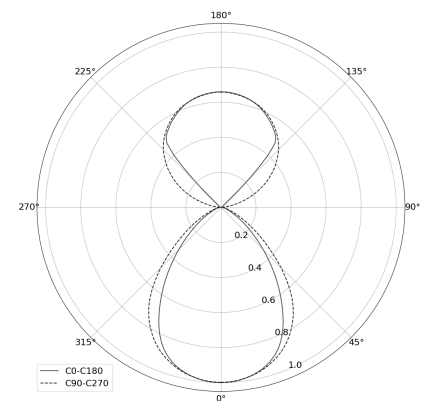

PHOTOMETRIC DATA

ACCESSORIES (ORDERED SEPARATELY)

OTHER