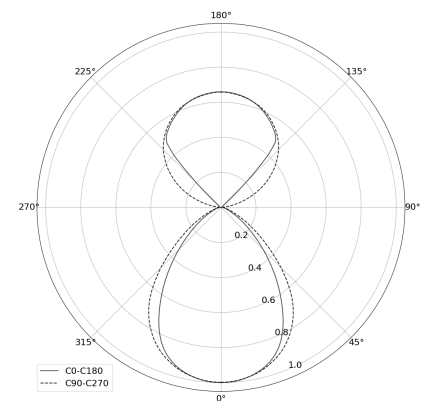

## KAMERTON Stand Line

CODE: 5.3232.02P1.1778.W0

LED | 4000 K | >90 | SDCM ≤3 | 50.000 h  
L80 B10 | IP20 | ON/OFF | 220-240V  
50-60Hz |  |  |

### TECHNICAL DATA

Power: 20,2+10,1 W CC HO (High output)  
Flux: 2671 lm  
CCT: 4000 K  
CRI: >90  
SDCM: ≤3  
Durability of LED sources: 50.000 h, L80 B10  
Diffuser / Optic: Dark Microcrystal

Mounting type: Standing fixture  
Power supply: 220-240V, 50-60Hz  
Control: ON/OFF  
Protection Class: I  
IP: IP20  
Material: Extruded aluminium profile  
Finishing: powder coated: wine (RAL3005)

### TECHNICAL DRAWING

Dimensions: 1235x350 mm

### PHOTOMETRIC DATA