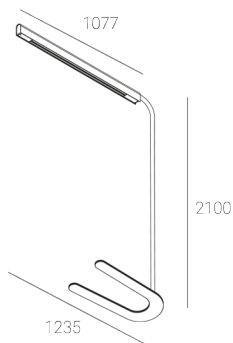

KAMERTON Stand Line

CODE: 5.3232.02P1.C678.40

LED | 3000 K | >90 | SDCM ≤3 | 50,000 h
L80 B10 | IP20 | Casambi | 220-240V
50-60Hz |  | 

TECHNICAL DATA

Power: 20,2+10,1 W CC HO (High output)
Flux: 2497 lm
CCT: 3000 K
CRI: >90
SDCM: ≤3
Durability of LED sources: 50.000 h, L80 B10
Diffuser / Optic: Dark Microcrystal

Mounting type: Standing fixture
Power supply: 220-240V, 50-60Hz
Control: Casambi
Protection Class: I
IP: IP20
Material: Extruded aluminium profile
Finishing: powder coated: white (RAL9016)

TECHNICAL DRAWING

Dimensions: 1235x350 mm

PHOTOMETRIC DATA

ACCESSORIES (ORDERED SEPARATELY)

OTHER