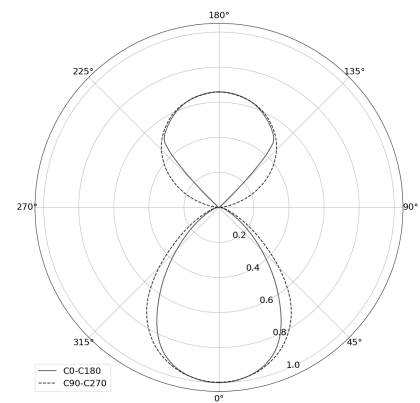

KAMERTON Stand Line

CODE: 5.3232.02P1.C678.40

LED | 3000 K | >90 | SDCM ≤3 | 50,000 h
L80 B10 | IP20 | Casambi | 220-240V
50-60Hz |  | 

TECHNICAL DATA

Power: 20,2+10,1 W CC HO (High output)
Flux: 2497 lm
CCT: 3000 K
CRI: >90
SDCM: ≤3
Durability of LED sources: 50.000 h, L80 B10
Diffuser / Optic: Dark Microcrystal

Mounting type: Standing fixture
Power supply: 220-240V, 50-60Hz
Control: Casambi
Protection Class: I
IP: IP20
Material: Extruded aluminium profile
Finishing: powder coated: white (RAL9016)

TECHNICAL DRAWING

Dimensions: 1235x350 mm

PHOTOMETRIC DATA

ACCESSORIES (ORDERED SEPARATELY)

OTHER