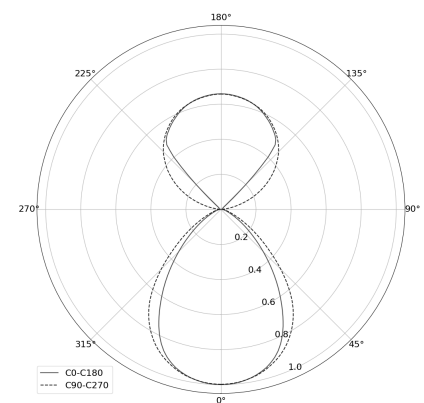

## KAMERTON Stand Line

CODE: 5.3232.02P1.C678.H0

LED | 3000 K | >90 | SDCM ≤3 | 50,000 h L80 B10 | IP20 | Casambi | 220-240V 50-60Hz |  |  |

### TECHNICAL DATA

Power: 20,2+10,1 W CC HO (High output)  
Flux: 2497 lm  
CCT: 3000 K  
CRI: >90  
SDCM: ≤3  
Durability of LED sources: 50.000 h, L80 B10  
Diffuser / Optic: Dark Microcrystal

Mounting type: Standing fixture  
Power supply: 220-240V, 50-60Hz  
Control: Casambi  
Protection Class: I  
IP: IP20  
Material: Extruded aluminium profile  
Finishing: powder coated: graphite (RAL7024)

### TECHNICAL DRAWING

Dimensions: 1235x350 mm

### PHOTOMETRIC DATA