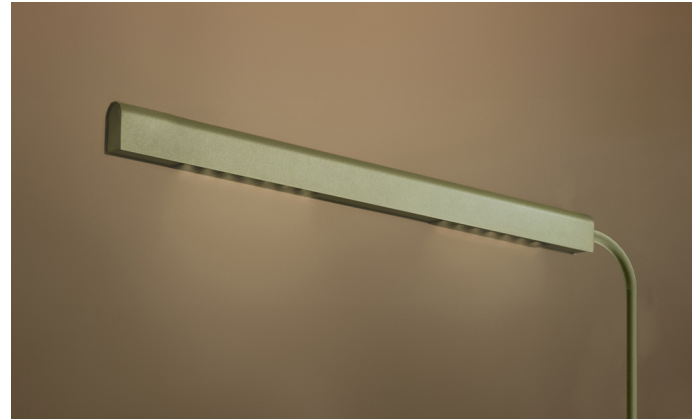

## KAMERTON Stand Line

CODE: 5.3232.02P1.C678.H0

LED | 3000 K | >90 | SDCM ≤3 | 50,000 h L80 B10 | IP20 | Casambi | 220-240V 50-60Hz |  |  |

### TECHNICAL DATA

Power: 20,2+10,1 W CC HO (High output)  
Flux: 2497 lm  
CCT: 3000 K  
CRI: >90  
SDCM: ≤3  
Durability of LED sources: 50.000 h, L80 B10  
Diffuser / Optic: Dark Microcrystal

Mounting type: Standing fixture  
Power supply: 220-240V, 50-60Hz  
Control: Casambi  
Protection Class: I  
IP: IP20  
Material: Extruded aluminium profile  
Finishing: powder coated: graphite (RAL7024)