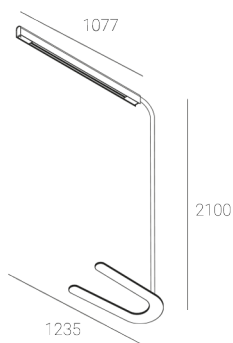

## KAMERTON Stand Line

CODE: 5.3232.02P1.C678.H0

LED | 3000 K | >90 | SDCM ≤3 | 50,000 h L80 B10 | IP20 | Casambi | 220-240V 50-60Hz |  |  |

### TECHNICAL DATA

Power: 20,2+10,1 W CC HO (High output)  
Flux: 2497 lm  
CCT: 3000 K  
CRI: >90  
SDCM: ≤3  
Durability of LED sources: 50.000 h, L80 B10  
Diffuser / Optic: Dark Microcrystal

Mounting type: Standing fixture  
Power supply: 220-240V, 50-60Hz  
Control: Casambi  
Protection Class: I  
IP: IP20  
Material: Extruded aluminium profile  
Finishing: powder coated: graphite (RAL7024)

### TECHNICAL DRAWING

Dimensions: 1235x350 mm