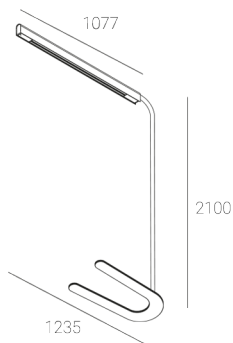

KAMERTON Stand Line

CODE: 5.3232.02P1.C678.W0

LED | 3000 K | >90 | SDCM ≤3 | 50,000 h L80 B10 | IP20 | Casambi | 220-240V 50-60Hz |  |  |

TECHNICAL DATA

Power: 20,2+10,1 W CC HO (High output)
Flux: 2497 lm
CCT: 3000 K
CRI: >90
SDCM: ≤3
Durability of LED sources: 50.000 h, L80 B10
Diffuser / Optic: Dark Microcrystal

Mounting type: Standing fixture
Power supply: 220-240V, 50-60Hz
Control: Casambi
Protection Class: I
IP: IP20
Material: Extruded aluminium profile
Finishing: powder coated: wine (RAL3005)

TECHNICAL DRAWING

Dimensions: 1235x350 mm

PHOTOMETRIC DATA

ACCESSORIES (ORDERED SEPARATELY)

OTHER