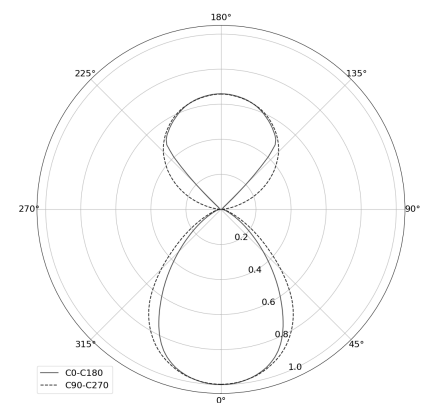

PHOTOMETRIC DATA

ACCESSORIES (ORDERED SEPARATELY)

OTHER