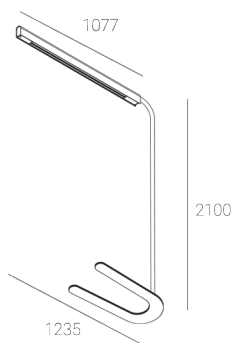

KAMERTON Stand Line

CODE: 5.3232.02P1.C678.E0

LED | 3000 K | >90 | SDCM ≤3 | 50.000 h L80 B10 | IP20 | Casambi | 220-240V 50-60Hz |  |  |

TECHNICAL DATA

Power: 20,2+10,1 W CC HO (High output)
Flux: 2497 lm
CCT: 3000 K
CRI: >90
SDCM: ≤3
Durability of LED sources: 50.000 h, L80 B10
Diffuser / Optic: Dark Microcrystal

Mounting type: Standing fixture
Power supply: 220-240V, 50-60Hz
Control: Casambi
Protection Class: I
IP: IP20
Material: Extruded aluminium profile
Finishing: powder coated: earth

TECHNICAL DRAWING

Dimensions: 1235x350 mm