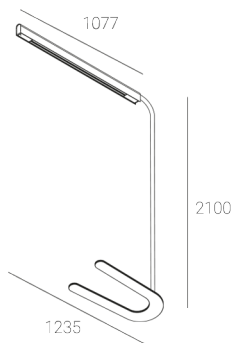

## KAMERTON Stand Line

CODE: 5.3232.02P1.C678.N0

LED | 3000 K | >90 | SDCM ≤3 | 50,000 h  
L80 B10 | IP20 | Casambi | 220-240V  
50-60Hz |  | 

### TECHNICAL DATA

Power: 20,2+10,1 W CC HO (High output)  
Flux: 2497 lm  
CCT: 3000 K  
CRI: >90  
SDCM: ≤3  
Durability of LED sources: 50.000 h, L80 B10  
Diffuser / Optic: Dark Microcrystal

Mounting type: Standing fixture  
Power supply: 220-240V, 50-60Hz  
Control: Casambi  
Protection Class: I  
IP: IP20  
Material: Extruded aluminium profile  
Finishing: powder coated: night

### TECHNICAL DRAWING

Dimensions: 1235x350 mm